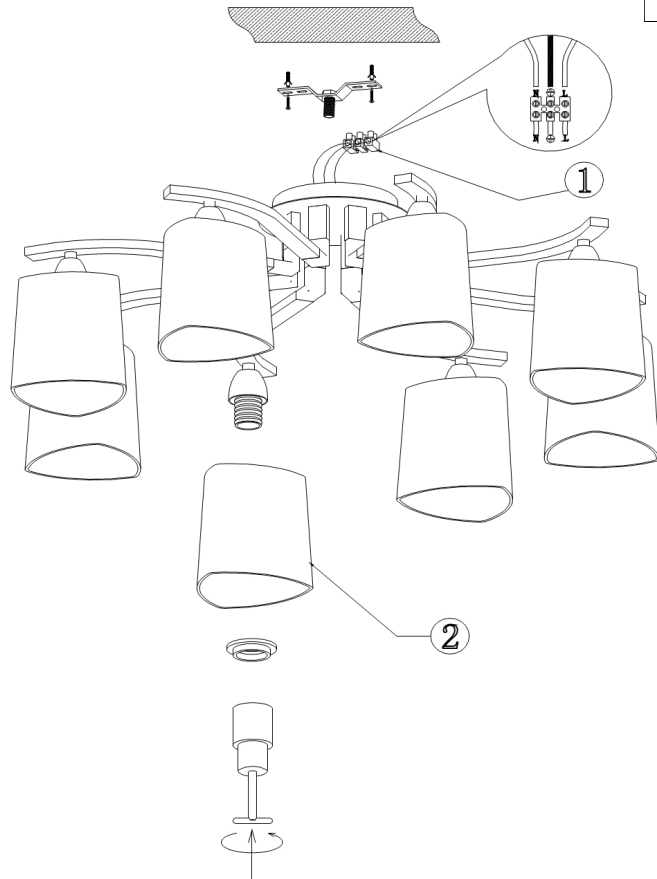

# Instruction

Collection: MODERN  
Series: SOL  
Model: MOD131-CL-08-N  
Ceiling

- Ceiling

8 x E14 (40W)

**MAYTONI**  
DECORATIVE LIGHTING

[www.maytoni.de](http://www.maytoni.de)