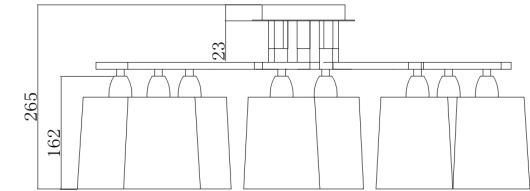

# Instruction

Collection: MODERN  
Series: SOL  
Model: MOD131-CL-08-N  
Ceiling

- Ceiling

8 x E14 (40W)

**MAYTONI**  
DECORATIVE LIGHTING

[www.maytoni.de](http://www.maytoni.de)