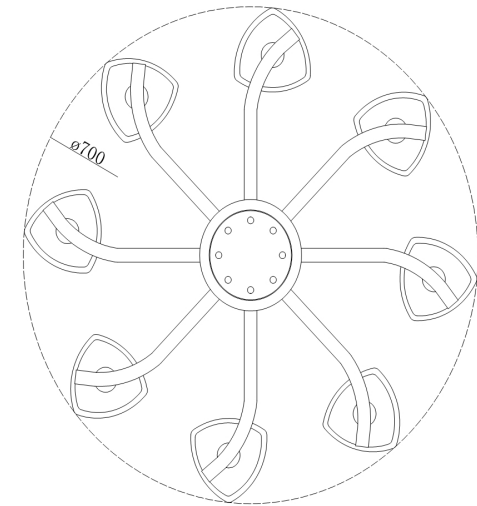

# Instruction

Collection: MODERN  
Series: SOL  
Model: MOD131-CL-08-N  
Ceiling

- Ceiling

8 x E14 (40W)

**MAYTONI**  
DECORATIVE LIGHTING

[www.maytoni.de](http://www.maytoni.de)