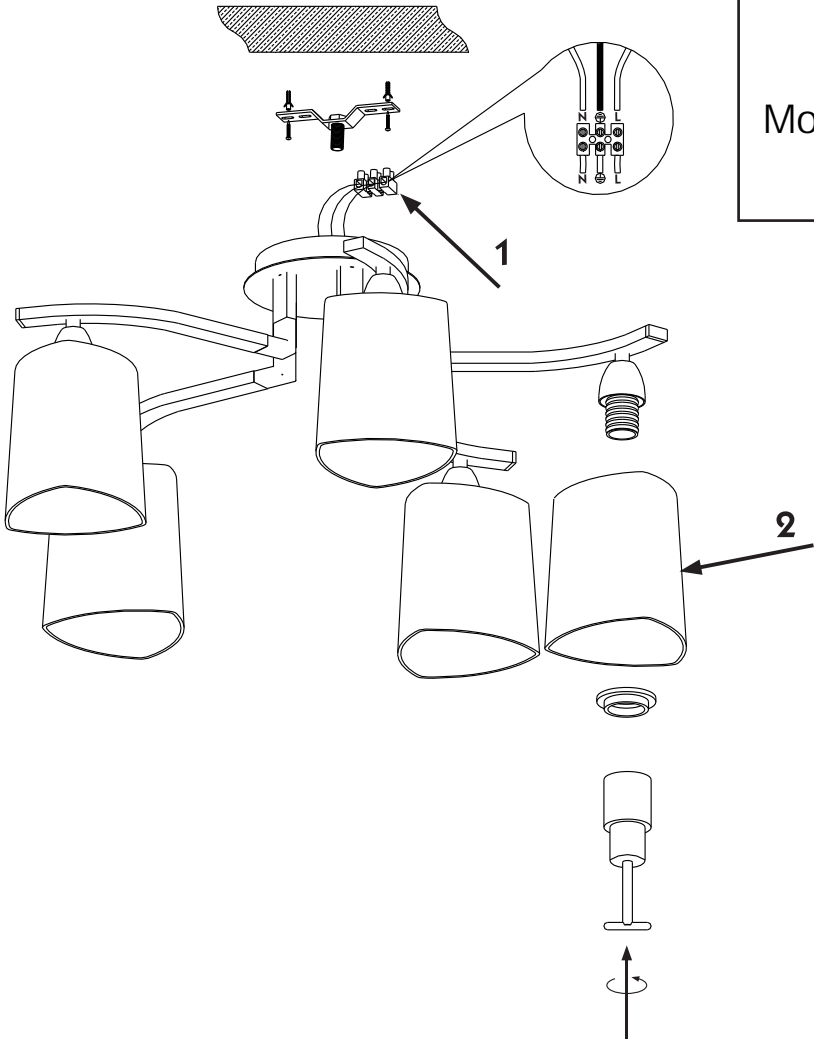

# Instruction

Collection: Modern  
Series: Sol  
Model: MOD131-CL-05-N  
Ceiling

  
5 x E14 (40w)

**MAYTONI**  
DECORATIVE LIGHTING  
[www.maytoni.de](http://www.maytoni.de)