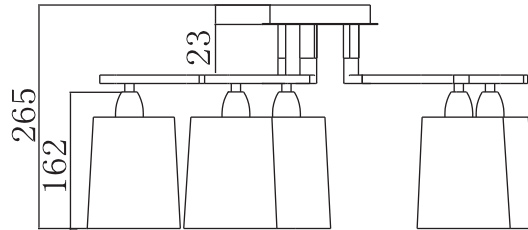

# Instruction

Collection: Modern  
Series: Sol  
Model: MOD131-CL-05-N  
Ceiling

  
5 x E14 (40w)

**MAYTONI**  
DECORATIVE LIGHTING  
[www.maytoni.de](http://www.maytoni.de)