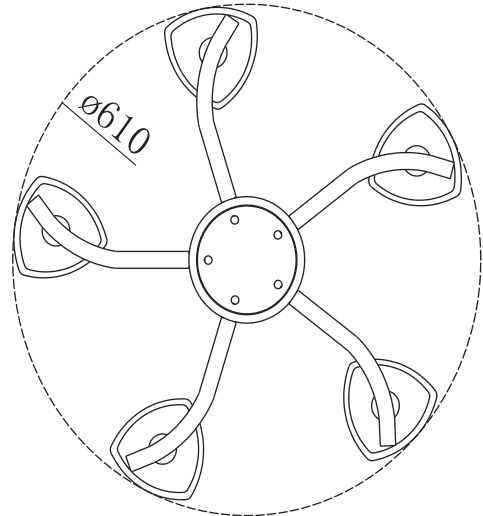

# Instruction

Collection: Modern  
Series: Sol  
Model: MOD131-CL-05-N  
Ceiling

  
5 x E14 (40w)

**MAYTONI**  
DECORATIVE LIGHTING  
[www.maytoni.de](http://www.maytoni.de)