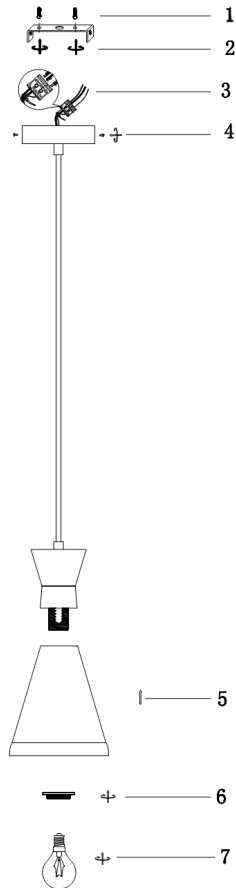

# Instruction

Collection: PENDANT  
Series: KENDAL  
Model: MOD111-00-G  
Ceiling

- Ceiling

1 x E14 (40W)

**MAYTONI**  
DECORATIVE LIGHTING

[www.maytoni.de](http://www.maytoni.de)