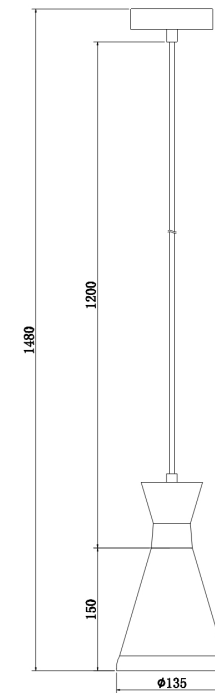

# Instruction

Collection: PENDANT  
Series: KENDAL  
Model: MOD111-00-G  
Ceiling

- Ceiling

1 x E14 (40W)

**MAYTONI**  
DECORATIVE LIGHTING

[www.maytoni.de](http://www.maytoni.de)