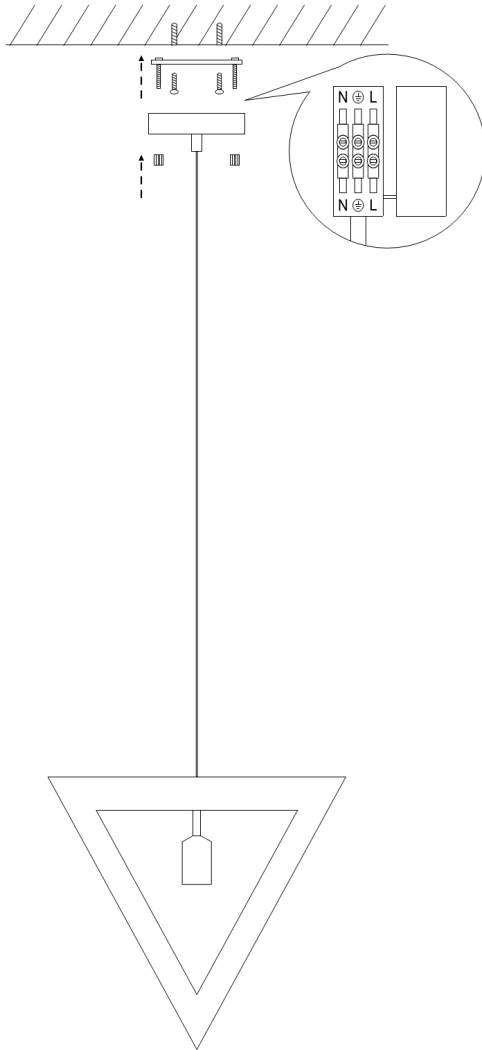

Instruction

Collection: PENDANT
Series: PYRAMIDE
Model: MOD110-01-BL
Ceiling

- Ceiling

1 x E27 (60W)

MAYTONI
DECORATIVE LIGHTING

www.maytoni.de