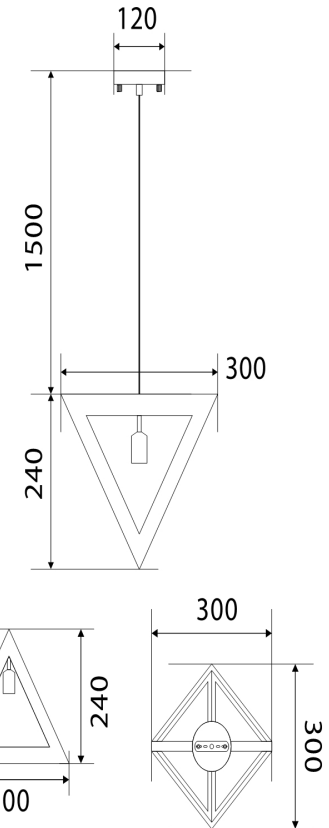

Instruction

Collection: PENDANT
Series: PYRAMIDE
Model: MOD110-01-BL
Ceiling

- Ceiling

1 x E27 (60W)

MAYTONI
DECORATIVE LIGHTING

www.maytoni.de