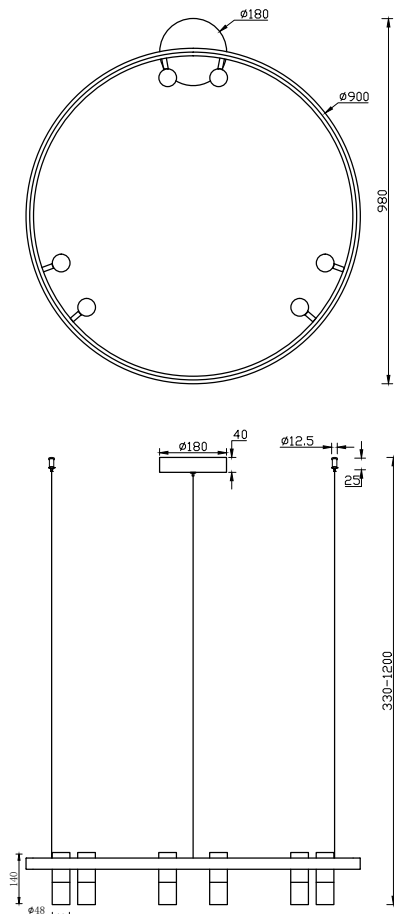

## MOD102PL-L42W4K

MAX 42W  
4000 Lumen

Model: MOD102PL-L42W4K  
Collection: Technical  
Series: Satellite

Pendant Lamps