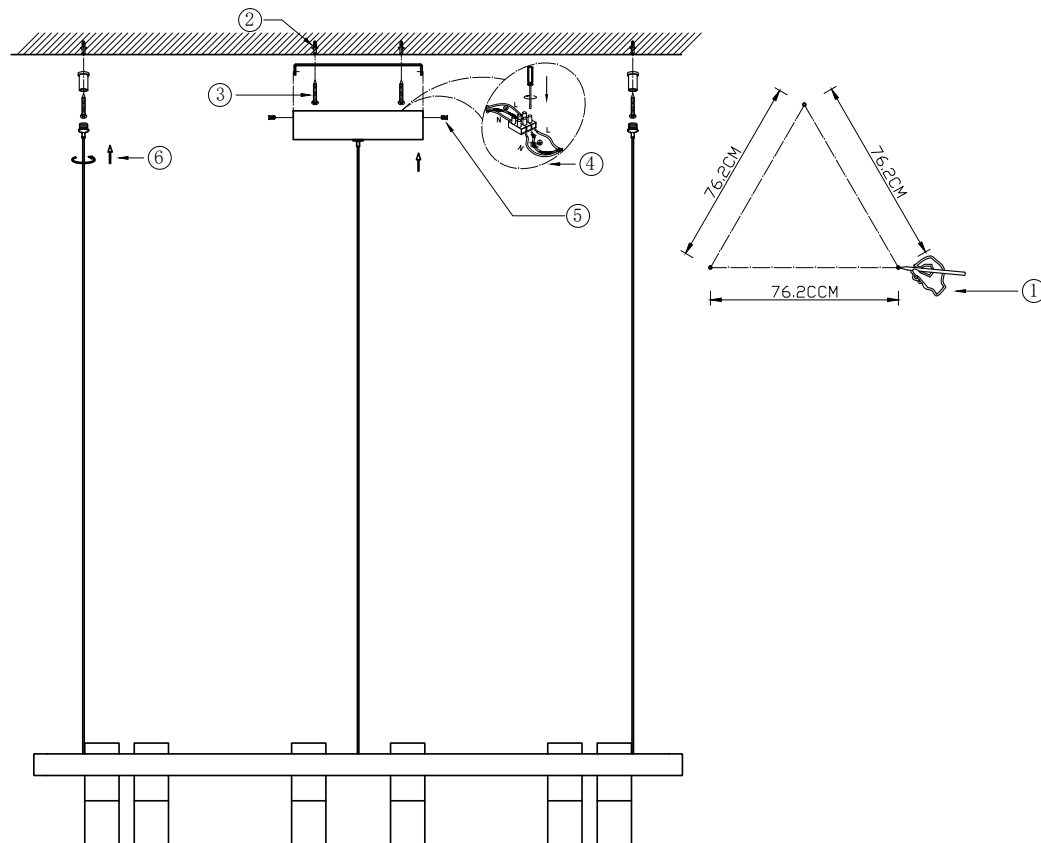

## MOD102PL-L42W4K

MAX 42W  
4000 Lumen

Model: MOD102PL-L42W4K  
Collection: Technical  
Series: Satellite

Pendant Lamps