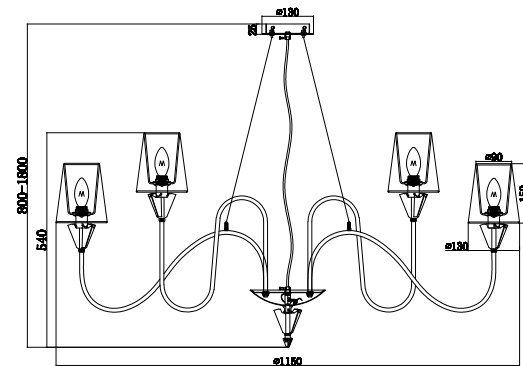

Instruction

MOD078PL-12CH

12 x E14 (40W)

Model: MOD078PL-12CH
Collection: Modern

Ceiling Lamps