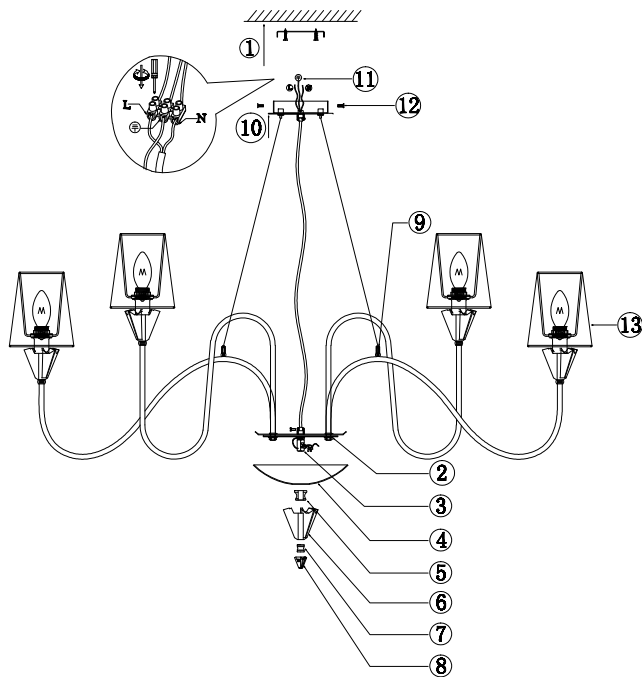

Instruction

MOD078PL-12CH

12 x E14 (40W)

Model: MOD078PL-12CH
Collection: Modern

Ceiling Lamps