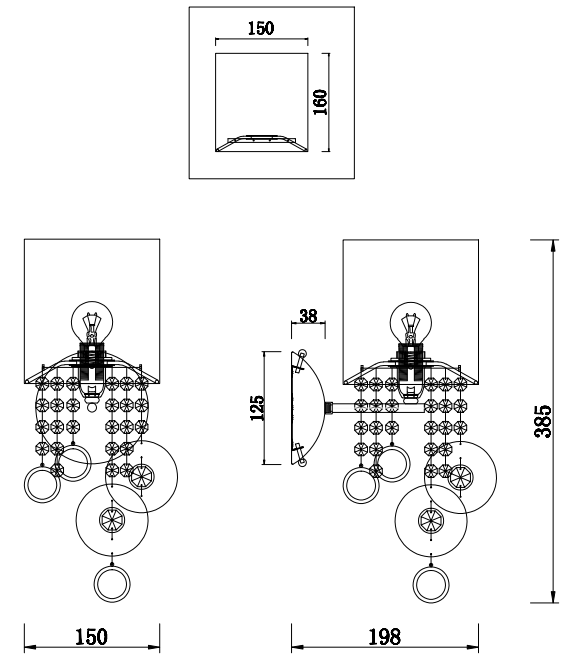

Instruction

MOD075WL-01N

1 x E14 (40W)

Model: MOD075WL-01N
Collection: Modern
Series: Kira

Wall Lamps