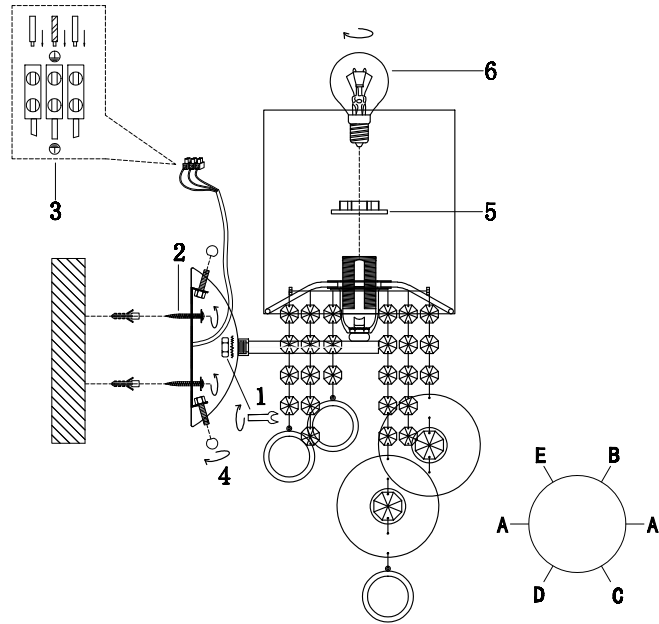

Instruction

MOD075WL-01N

1 x E14 (40W)

Model: MOD075WL-01N
Collection: Modern
Series: Kira

Wall Lamps