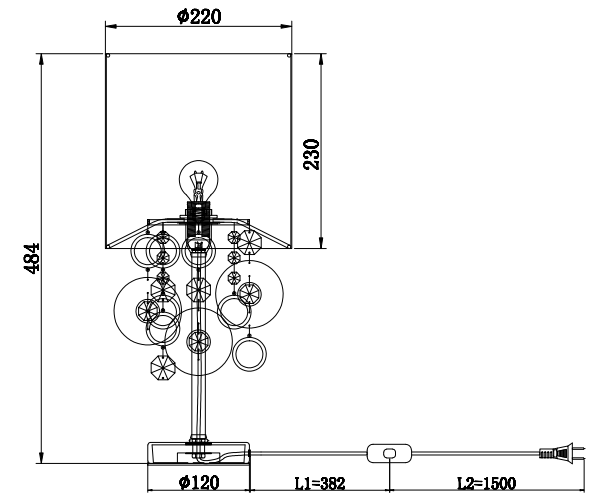

# Instruction

MOD075TL-01N

1 x E14 (40W)

Model: MOD075TL-01N  
Collection: Modern  
Series: Kira

Table Lamps