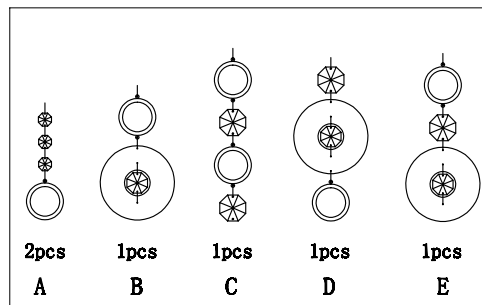

# Instruction

MOD075TL-01N

1 x E14 (40W)

Model: MOD075TL-01N  
Collection: Modern  
Series: Kira

Table Lamps