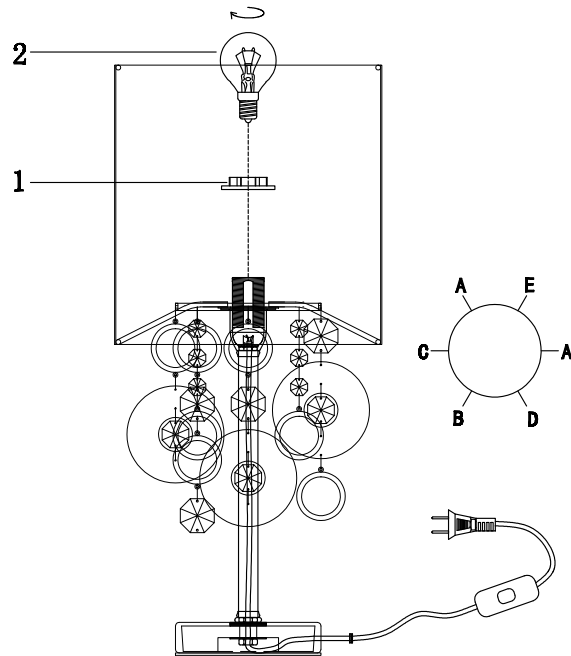

# Instruction

MOD075TL-01N

1 x E14 (40W)

Model: MOD075TL-01N  
Collection: Modern  
Series: Kira

Table Lamps