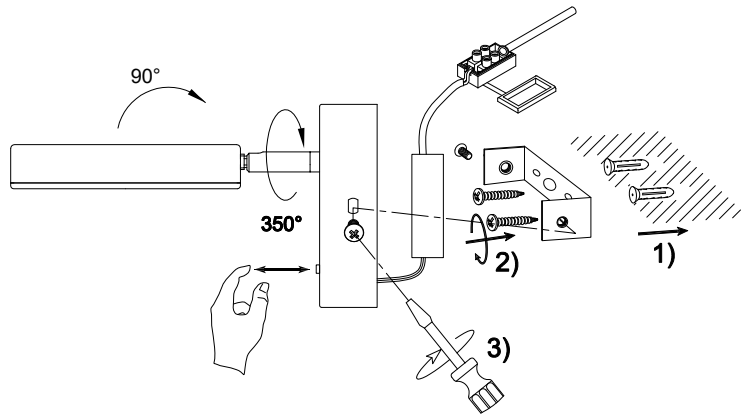

# Instruction

MOD070WL-L8B3K

MAX 8W  
450 Lumen

Model: MOD070WL-L8B3K  
Collection: Technical  
Series: Fad

Wall Lamps