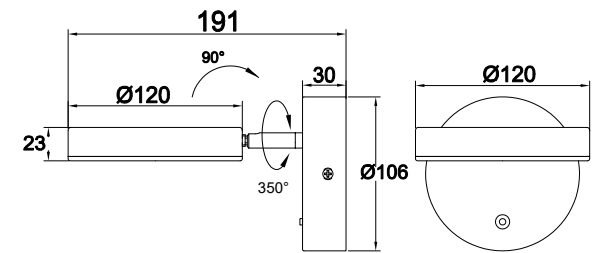

# Instruction

MOD070WL-L8B3K

MAX 8W  
450 Lumen

Model: MOD070WL-L8B3K  
Collection: Technical  
Series: Fad

Wall Lamps