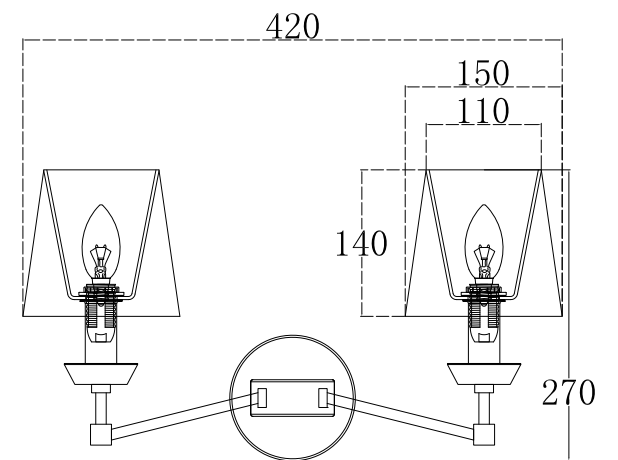

Instruction

MOD064WL-02N

2 x E14 (40W)

Model: MOD064WL-02N
Collection: Neoclassic
Series: Beira

Wall Lamps