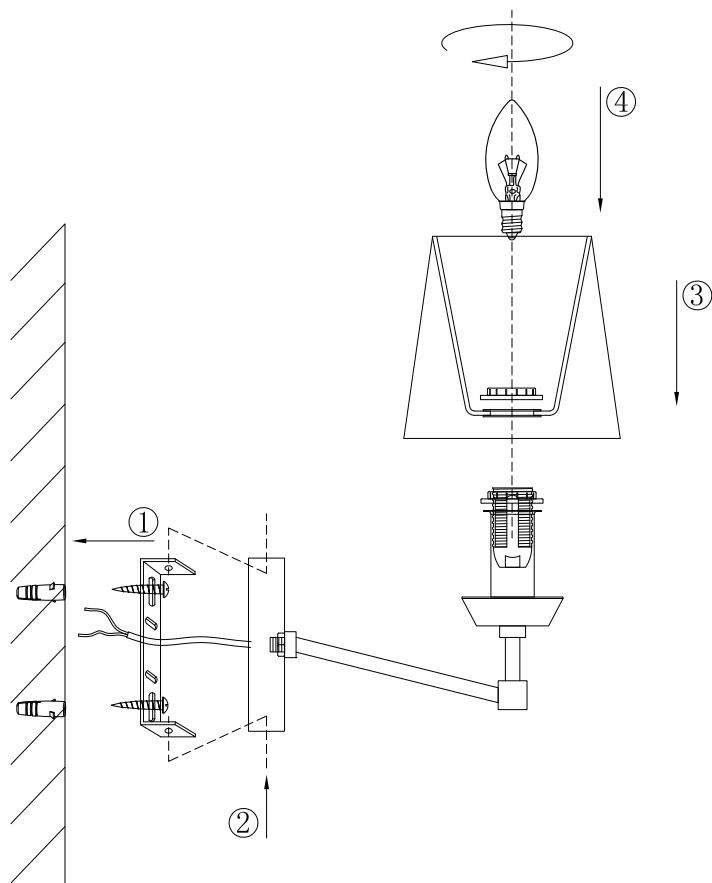

Instruction

MOD064WL-02N

2 x E14 (40W)

Model: MOD064WL-02N
Collection: Neoclassic
Series: Beira

Wall Lamps