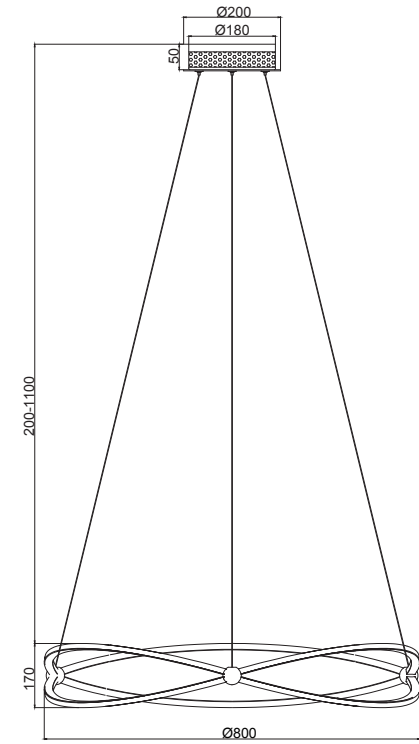

Instruction

MOD062PL-L56CH3K

MAX 56W
3400 Lumen

Model: MOD062PL-L56CH3K

Collection: Modern

Pendant Lamps