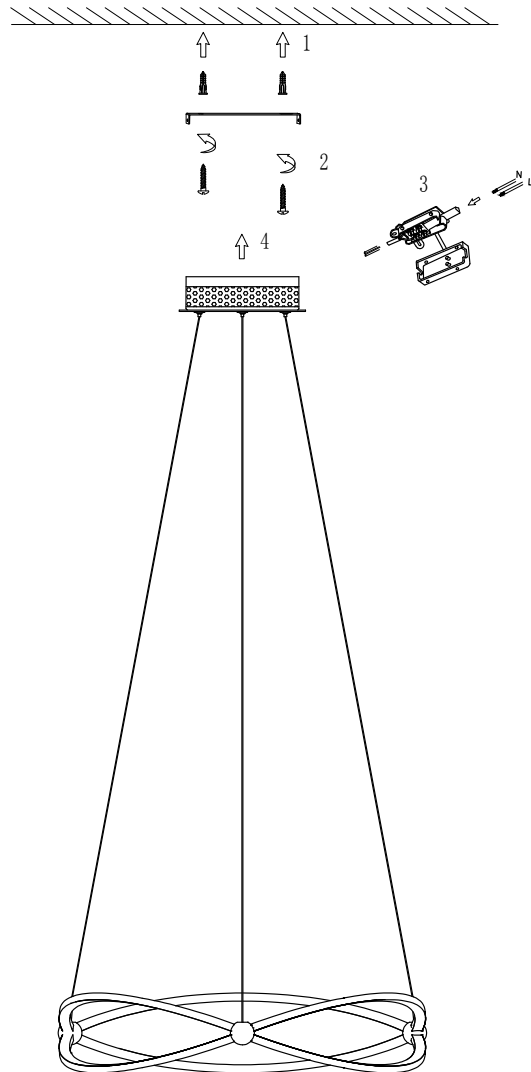

# Instruction

MOD062PL-L45CH3K

MAX 45W  
3000 Lumen

Model: MOD062PL-L45CH3K  
Collection: Modern

Pendant Lamps