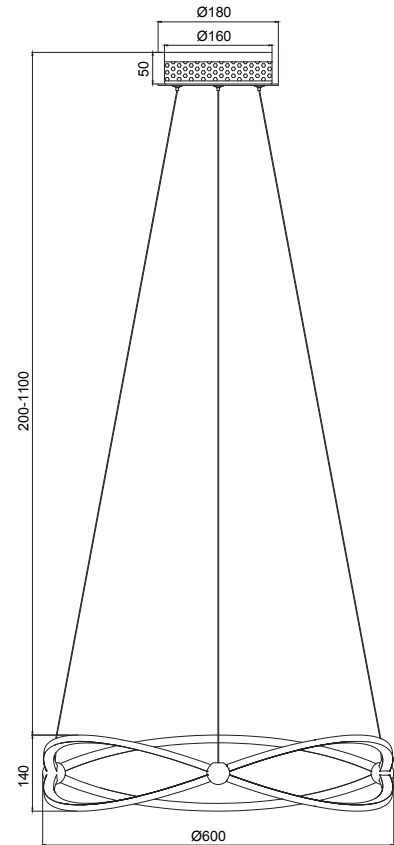

# Instruction

MOD062PL-L45CH3K

MAX 45W  
3000 Lumen

Model: MOD062PL-L45CH3K  
Collection: Modern

Pendant Lamps