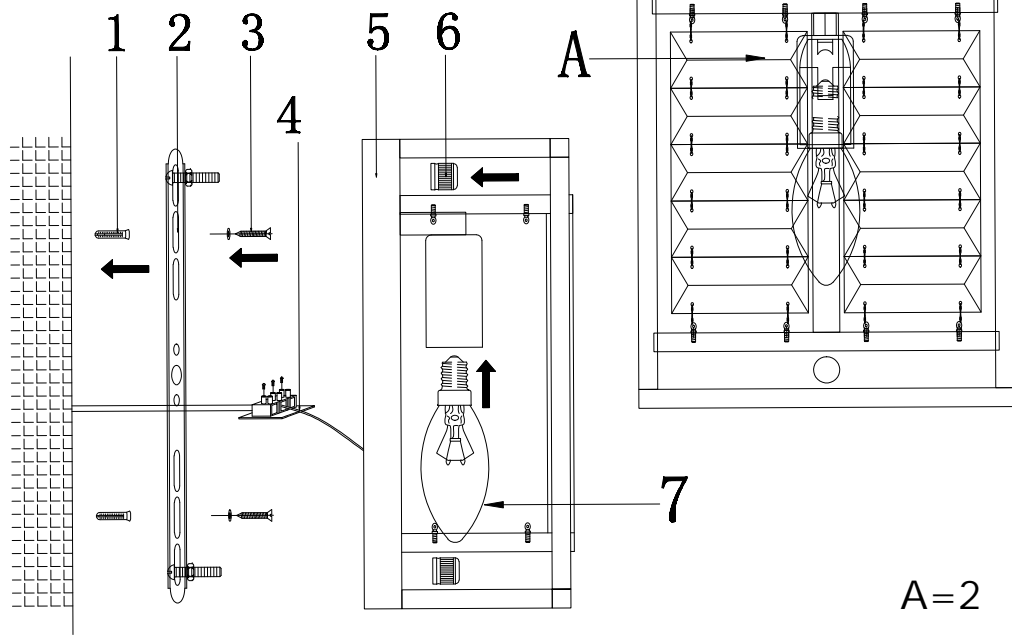

Instruction

MOD060WL-01G

1 x E14 (60W)

Model: MOD060WL-01G
Collection: Neoclassic

Wall Lamps