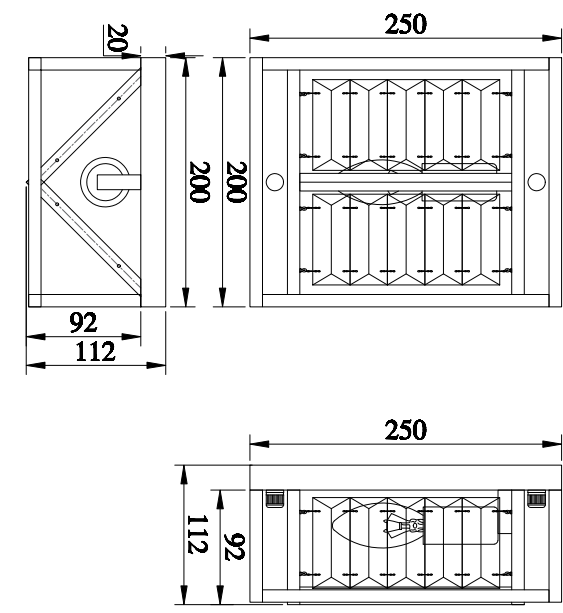

Instruction

MOD060WL-01G

1 x E14 (60W)

Model: MOD060WL-01G
Collection: Neoclassic

Wall Lamps