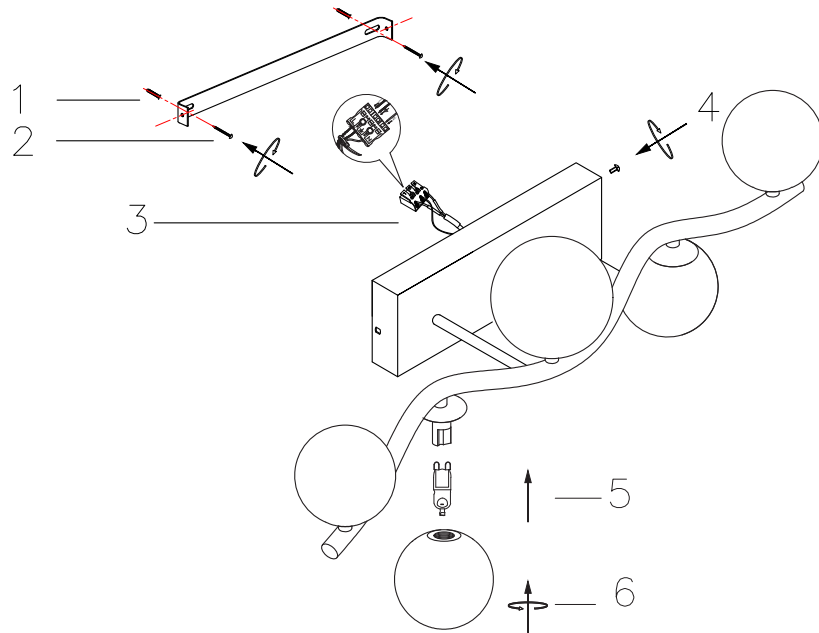

# Instruction

MOD059WL-05G

5 x G9 (28W)

Recommended to use with LED bulbs

Model: MOD059WL-05G  
Collection: Modern  
Series: Uva

Wall Lamps