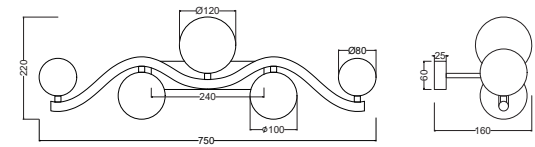

# Instruction

MOD059WL-05G

5 x G9 (28W)

Recommended to use with LED bulbs

Model: MOD059WL-05G  
Collection: Modern  
Series: Uva

Wall Lamps