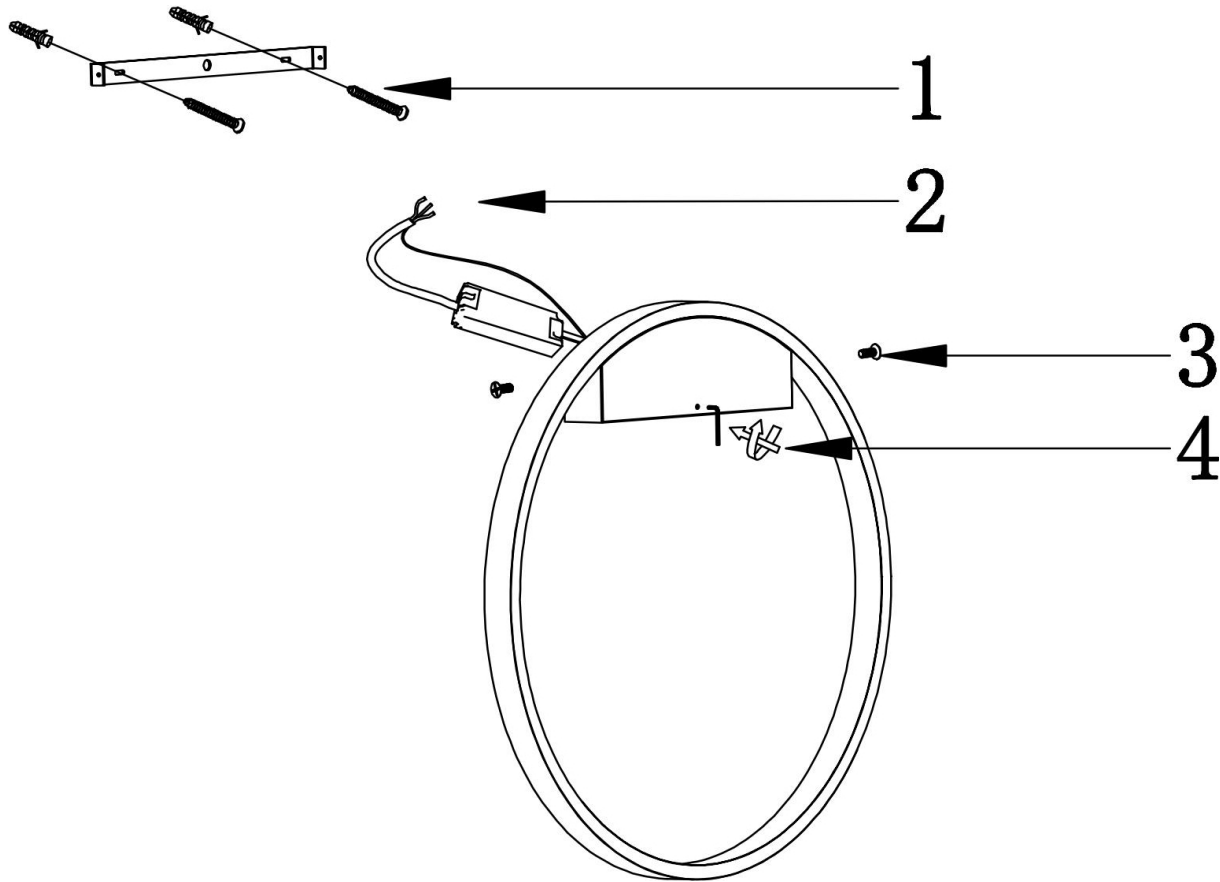

## Instruction

MOD058WL-L25W3K

MAX 25W  
1 200 Lumen

Model: MOD058WL-L25W3K  
Collection: Modern  
Series: Rim  
Wall Lamps