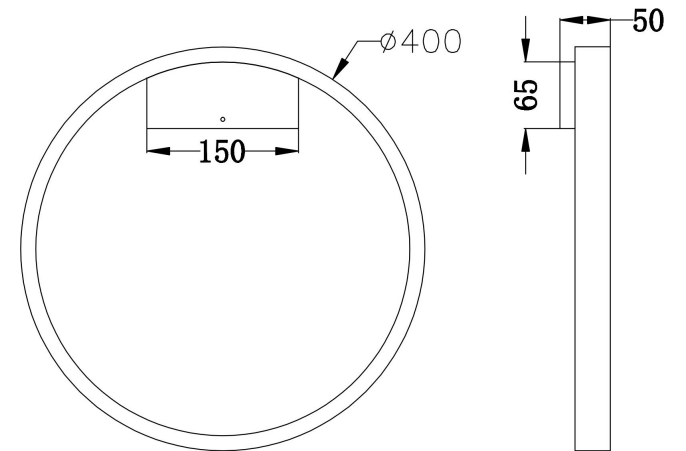

## Instruction

MOD058WL-L25W3K

MAX 25W  
1 200 Lumen

Model: MOD058WL-L25W3K  
Collection: Modern  
Series: Rim  
Wall Lamps