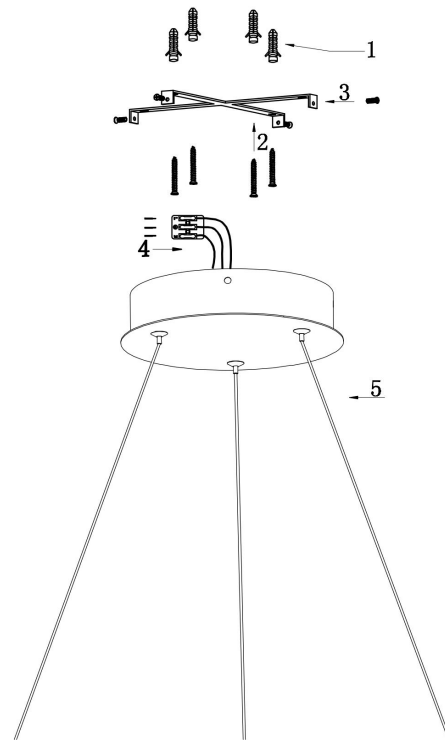

由 Autodesk 教育版产品制作

由 Autodesk 教育版产品制作