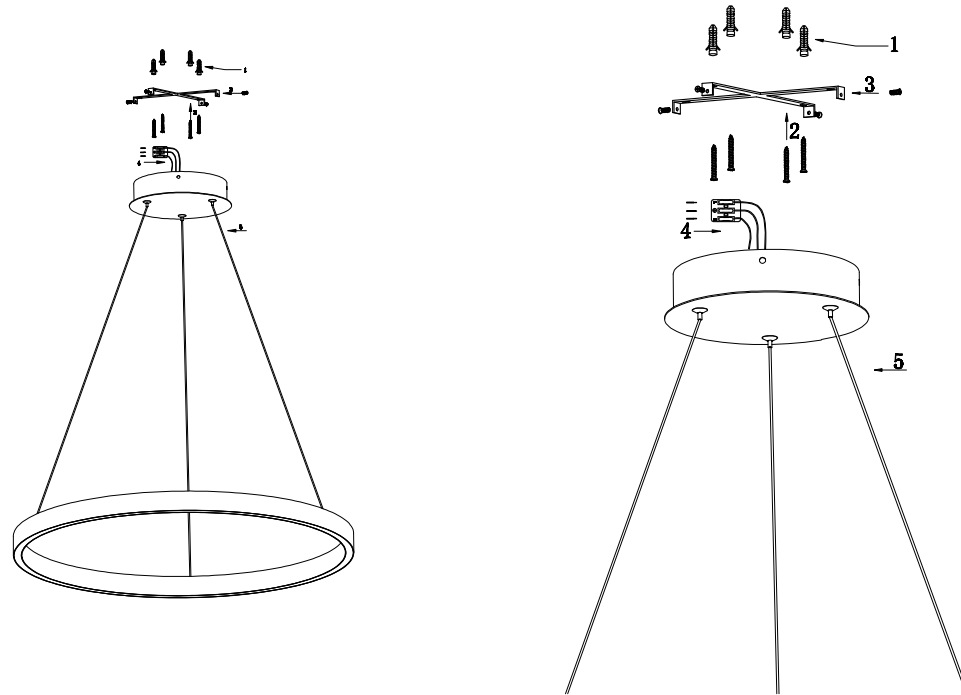

Instruction

MOD058PL-L22BS4K

MAX 25W
1500 Lumen

Model: MOD058PL-L22BS4K
Collection: Technical
Series: Rim

Pendant Lamps