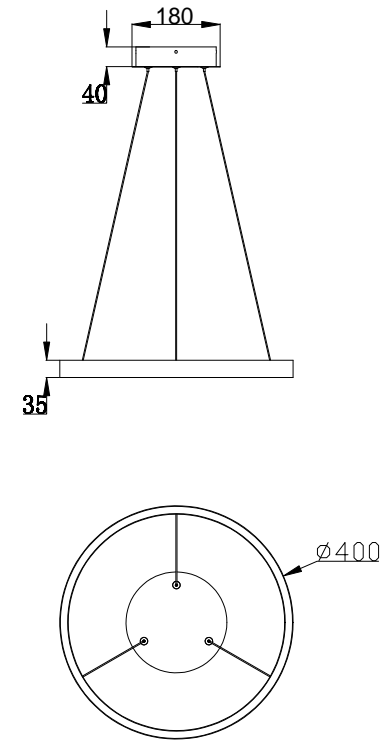

Instruction

MOD058PL-L22BS4K

MAX 25W
1500 Lumen

Model: MOD058PL-L22BS4K
Collection: Technical
Series: Rim

Pendant Lamps