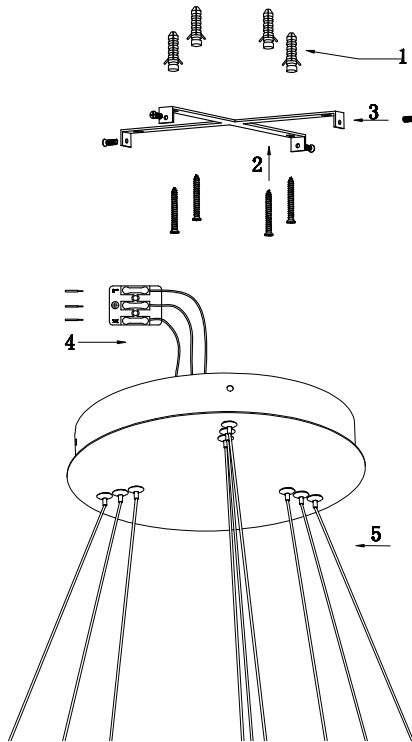

# Instruction

MOD058PL-L100W4K

MAX 115W  
6900 Lumen

Model: MOD058PL-L100W4K  
Collection: Technical  
Series: Rim

Pendant Lamps