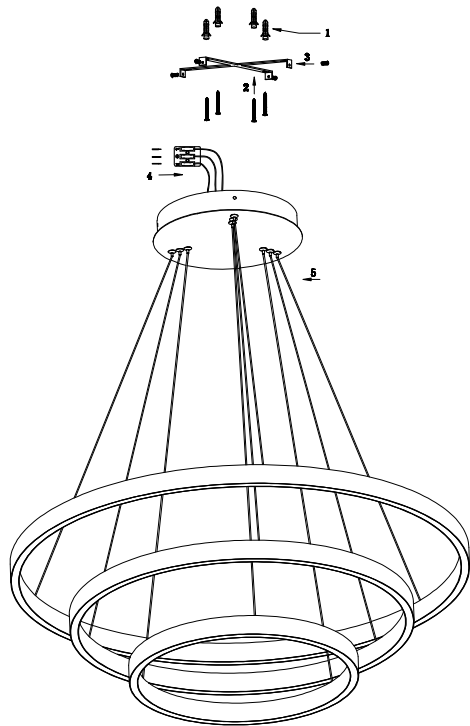

# Instruction

MOD058PL-L100W4K

MAX 115W  
6900 Lumen

Model: MOD058PL-L100W4K  
Collection: Technical  
Series: Rim

Pendant Lamps