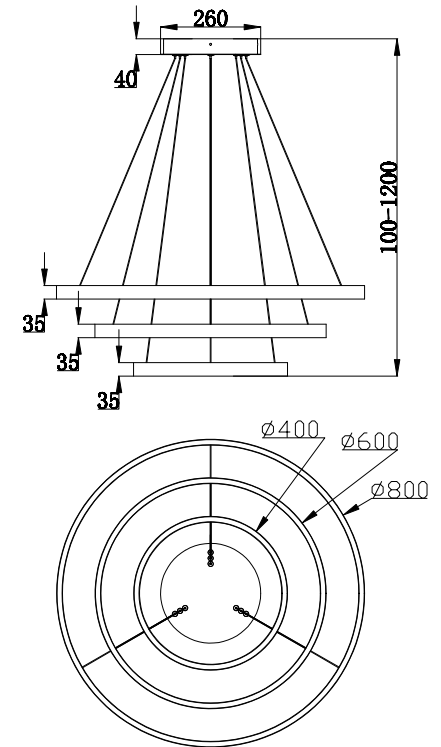

# Instruction

MOD058PL-L100W4K

MAX 115W  
6900 Lumen

Model: MOD058PL-L100W4K  
Collection: Technical  
Series: Rim

Pendant Lamps