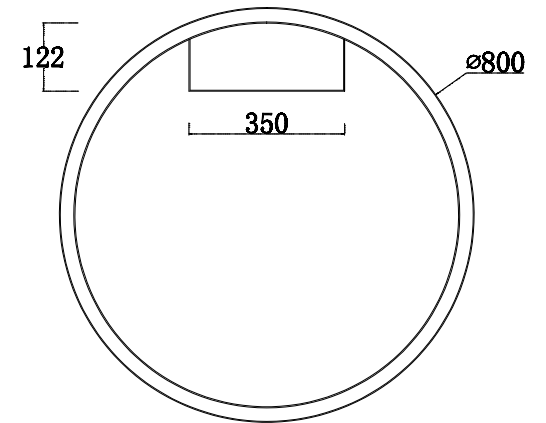

Instruction

MOD058CL-L50W4K

MAX 50W
2400 Lumen

Model: MOD058CL-L50W4K
Collection: Technical

Ceiling Lamps