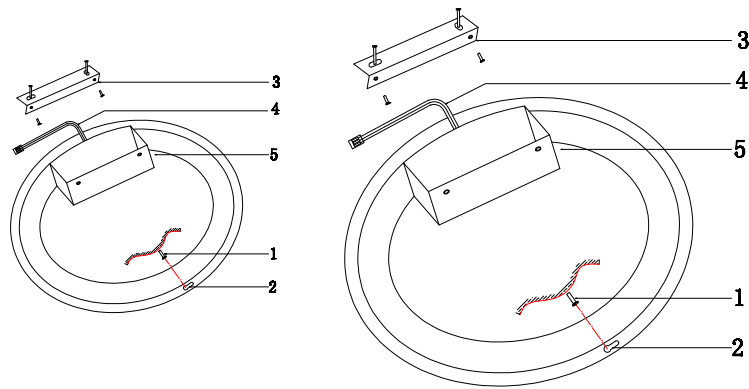

Instruction

MOD058CL-L50W4K

MAX 50W
2400 Lumen

Model: MOD058CL-L50W4K
Collection: Technical

Ceiling Lamps