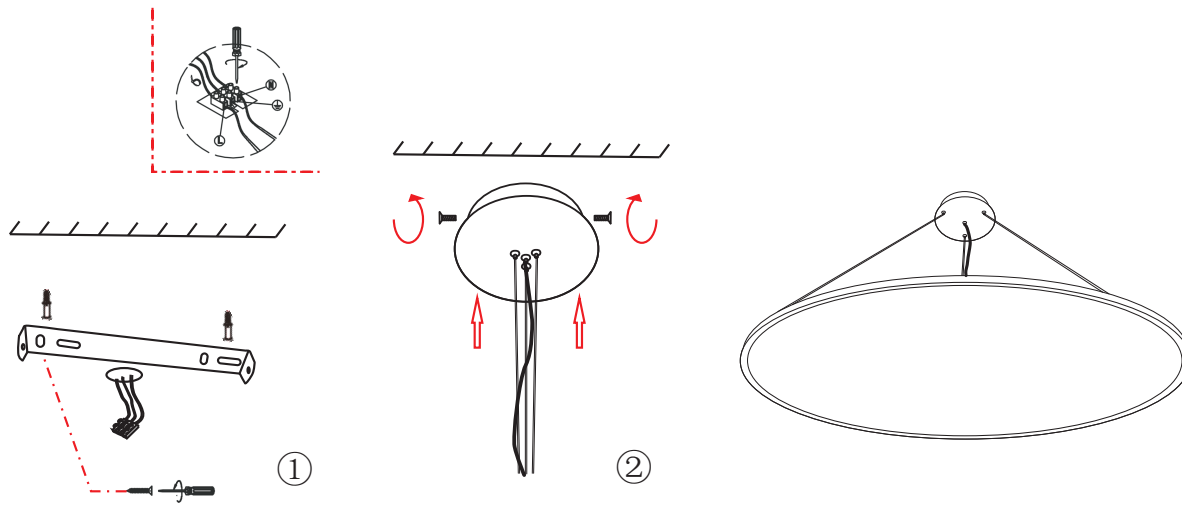

Instruction

MOD057PL-L96W4K

MAX 96W
8000 Lumen

Model: MOD057PL-L96W4K
Collection: Technical
Series: Cosmos

Pendant Lamps