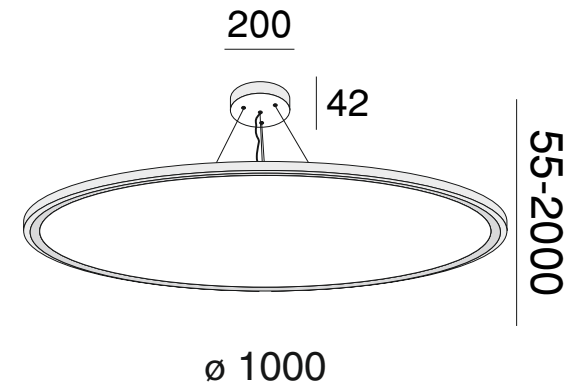

Instruction

MOD057PL-L96W4K

MAX 96W
8000 Lumen

Model: MOD057PL-L96W4K
Collection: Technical
Series: Cosmos

Pendant Lamps