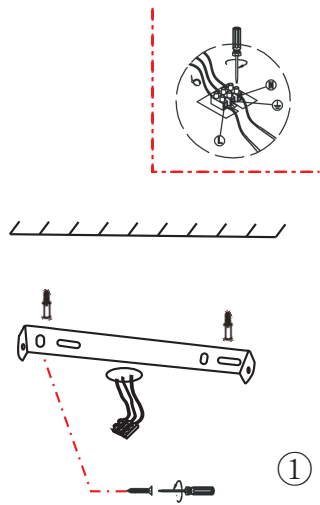

# Instruction

MOD057PL-L54W4K

MAX 54W  
5600 Lumen

Model: MOD057PL-L54W4K  
Collection: Technical  
Series: Cosmos

Pendant Lamps