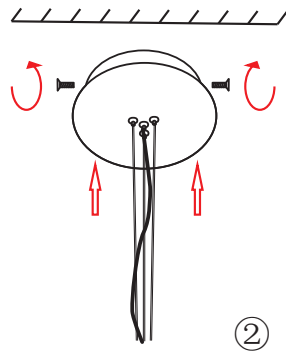

# Instruction

MOD057PL-L54W4K

MAX 54W  
5600 Lumen

Model: MOD057PL-L54W4K  
Collection: Technical  
Series: Cosmos

Pendant Lamps