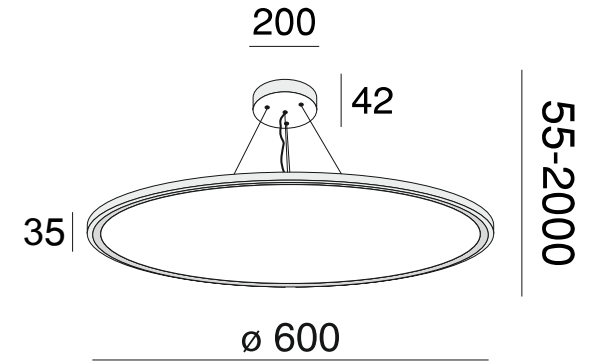

# Instruction

MOD057PL-L54W4K

MAX 54W  
5600 Lumen

Model: MOD057PL-L54W4K  
Collection: Technical  
Series: Cosmos

Pendant Lamps