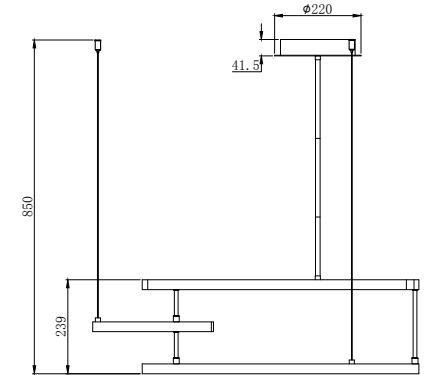

Instruction

MOD054PL-L52W3K

MAX 52W
2000 Lumen

Model: MOD054PL-L52W3K
Collection: Technical
Series: Line

Pendant Lamps