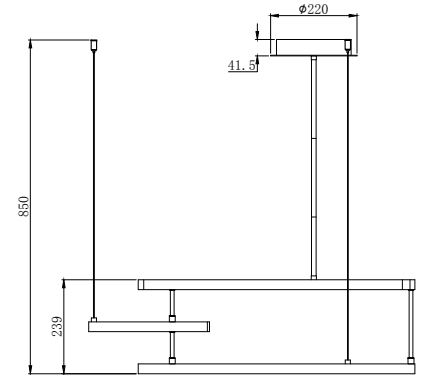

# Instruction

MOD054PL-L52B3K

MAX 52W  
2000 Lumen

Model: MOD054PL-L52B3K  
Collection: Technical  
Series: Line

Pendant Lamps