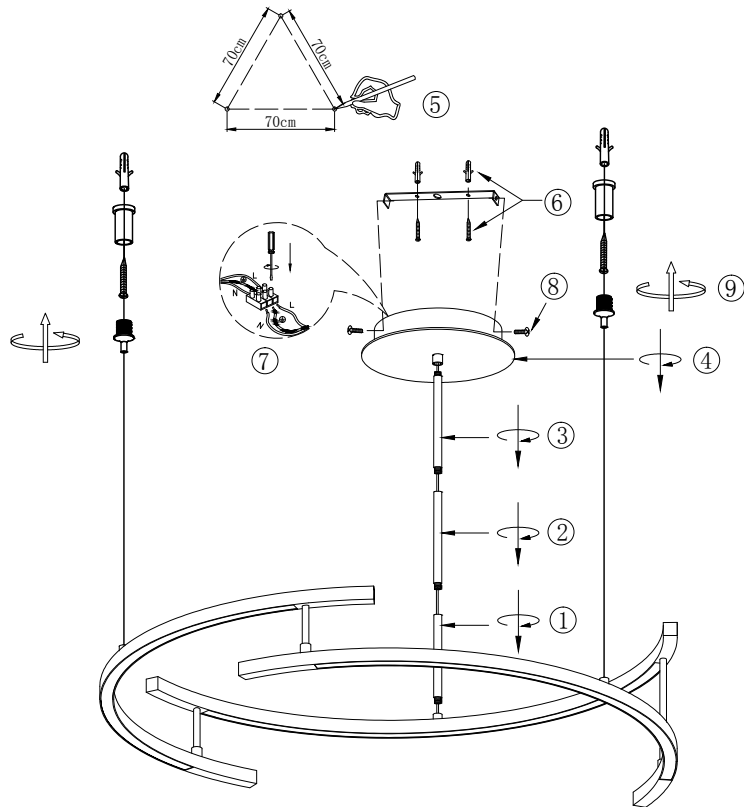

# Instruction

MOD054PL-L52B3K

MAX 52W  
2000 Lumen

Model: MOD054PL-L52B3K  
Collection: Technical  
Series: Line

Pendant Lamps