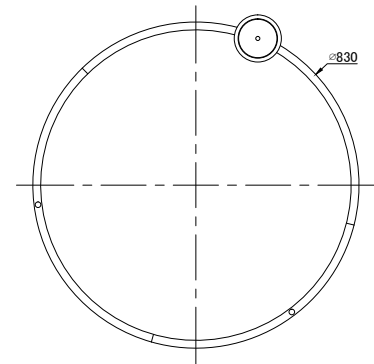

# Instruction

MOD054PL-L52B3K

MAX 52W  
2000 Lumen

Model: MOD054PL-L52B3K  
Collection: Technical  
Series: Line

Pendant Lamps