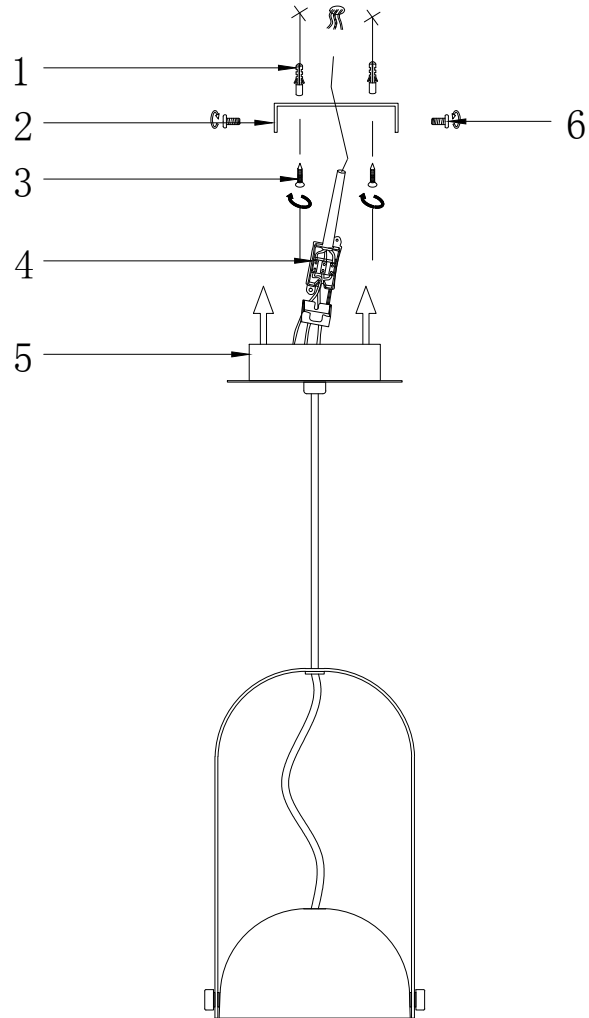

# Instruction

MOD047PL-L5B3K

MAX 6W  
210 Lumen

Model: MOD047PL-L5B3K  
Collection: Technical  
Series: Hygge

Pendant Lamps