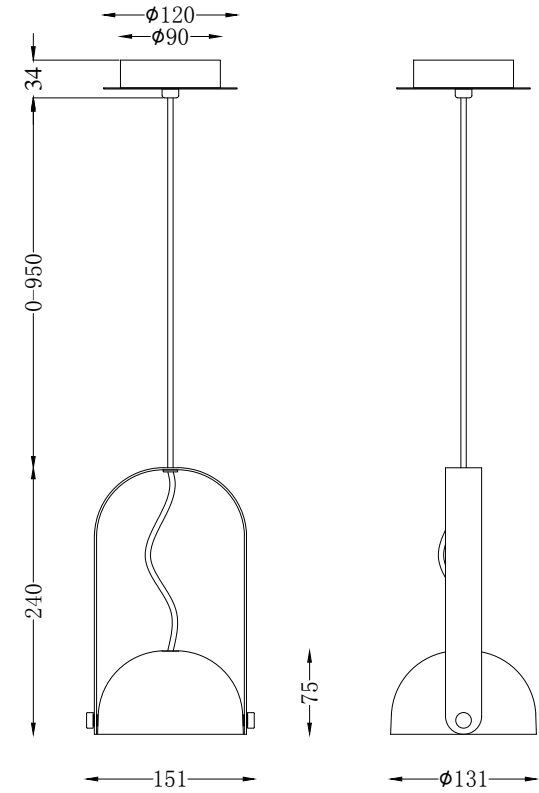

# Instruction

MOD047PL-L5B3K

MAX 6W  
210 Lumen

Model: MOD047PL-L5B3K  
Collection: Technical  
Series: Hygge

Pendant Lamps