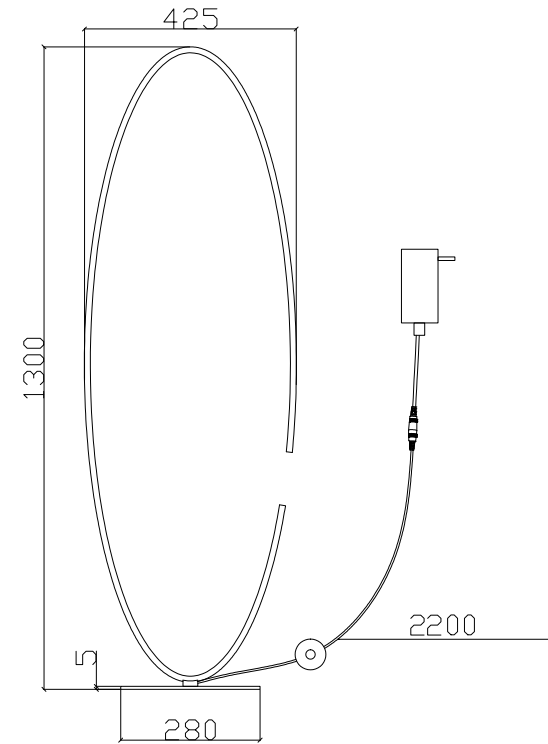

Instruction

MOD036FL-L45B

MAX 40W
2400 Lumen

Model: MOD036FL-L45B
Collection: Technical
Series: Azumi

Floor Lamps