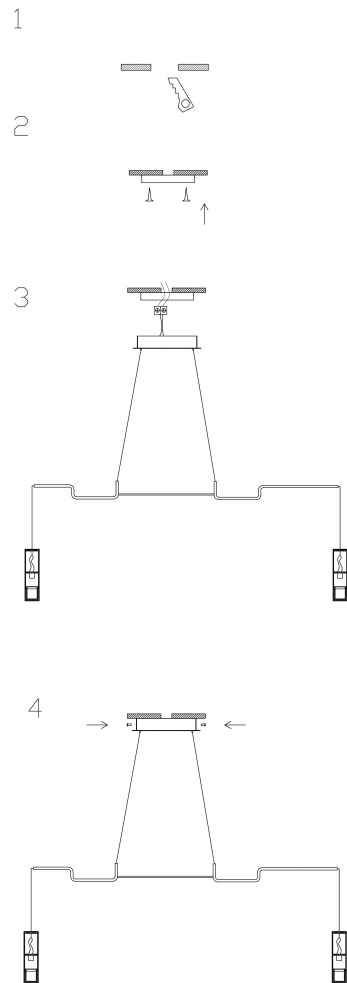

# Instruction

MOD035PL-12W

12 x G9 (6W)

Recommended to use with LED bulbs

Model: MOD035PL-12W

Collection: Technical

Series: Davida

Pendant Lamps