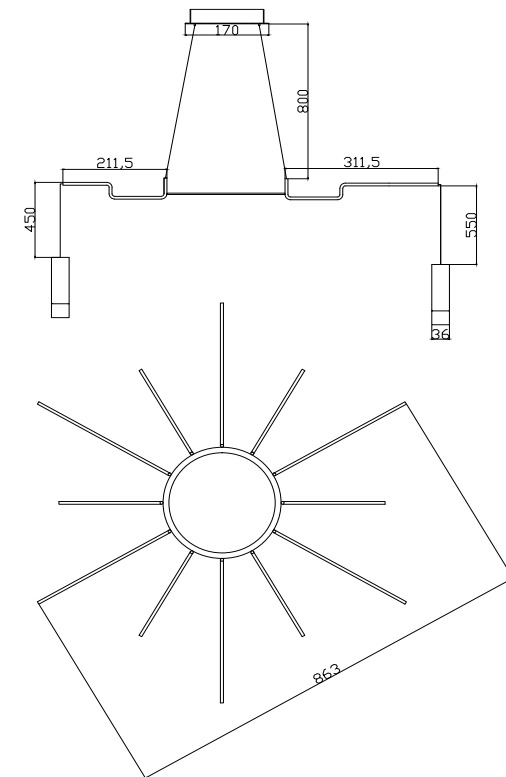

# Instruction

MOD035PL-12W

12 x G9 (6W)

Recommended to use with LED bulbs

Model: MOD035PL-12W

Collection: Technical

Series: Davida

Pendant Lamps