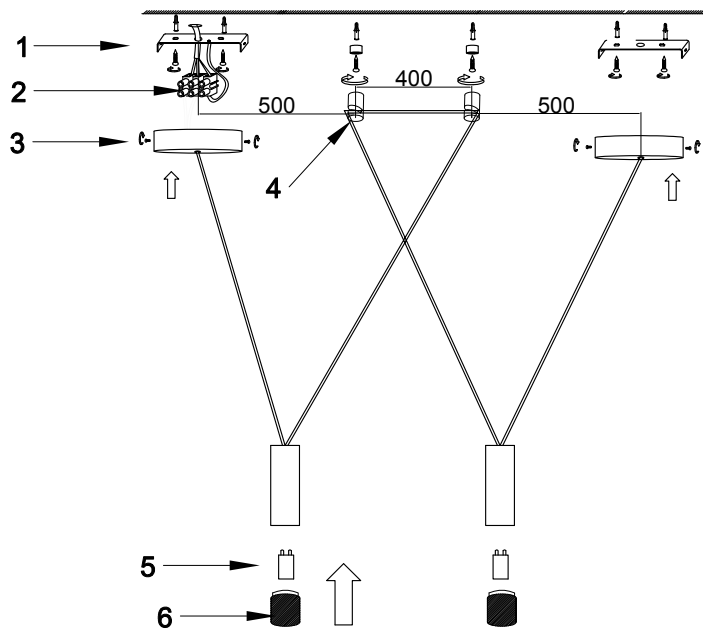

# Instruction

MOD035PL-02W

2 x G9 (6W)

Model: MOD035PL-02W  
Collection: Technical  
Series: Davida

Pendant Lamps