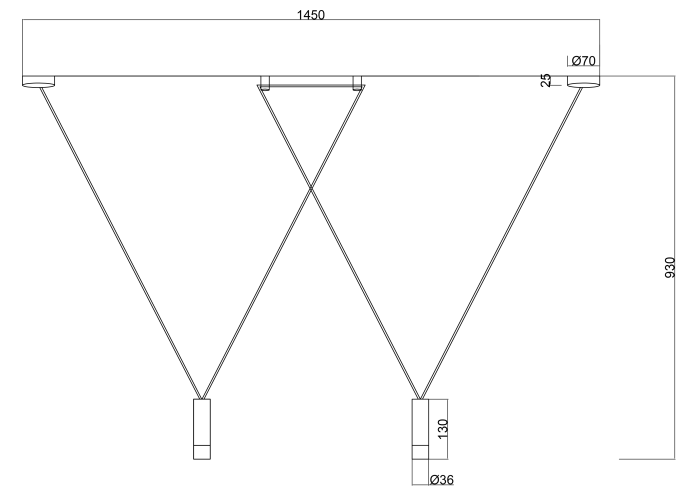

# Instruction

MOD035PL-02W

2 x G9 (6W)

Model: MOD035PL-02W  
Collection: Technical  
Series: Davida

Pendant Lamps