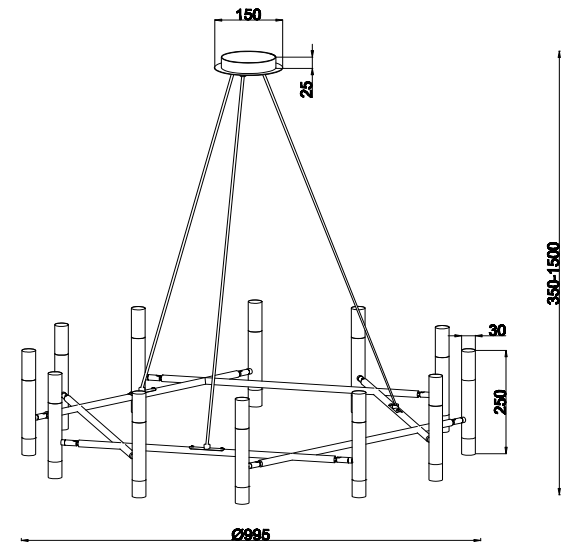

# Instruction

MOD031PL-24B

24 x G9 (25W)

Model: MOD031PL-24B  
Collection: Modern  
Series: Eclipse

Ceiling Lamps