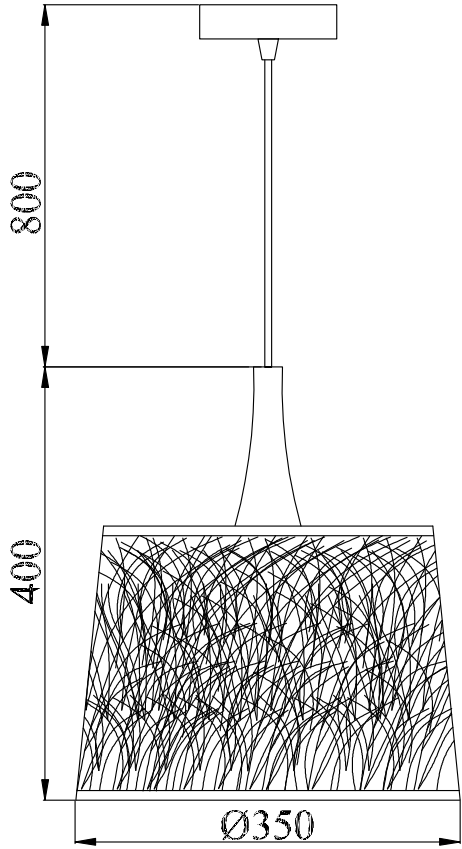

Instruction

Collection: Modern
Series: Lantern
Model: MOD029-PL-01-W
Pendant lamp

 – Pendant lamp

1 x E27 (40w)

MAYTONI
DECORATIVE LIGHTING
www.maytoni.de