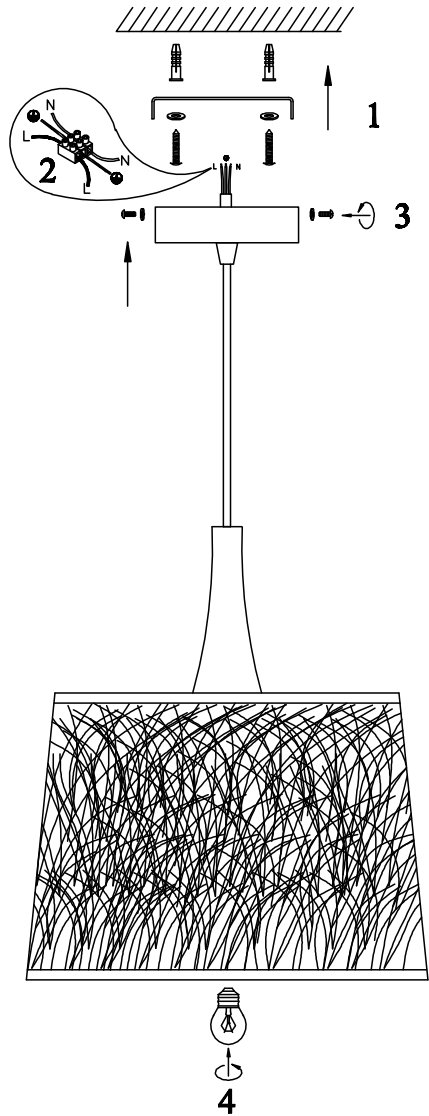

Instruction

Collection: Modern
Series: Lantern
Model: MOD029-PL-01-W
Pendant lamp

 – Pendant lamp

1 x E27 (40w)

MAYTONI
DECORATIVE LIGHTING
www.maytoni.de