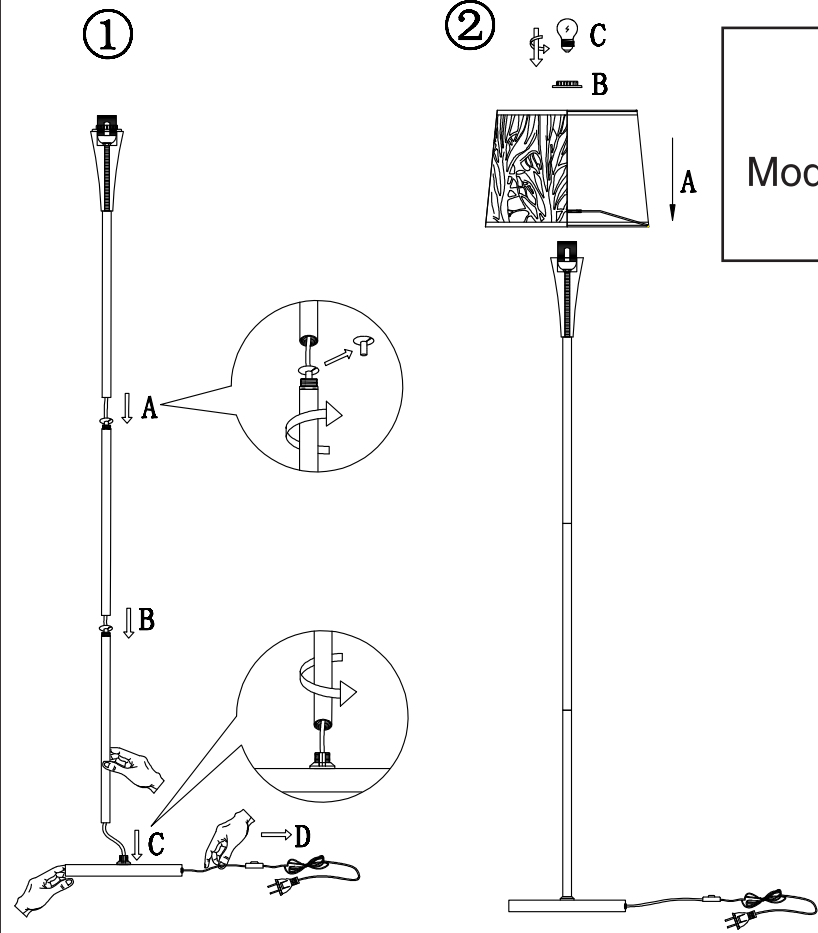

Instruction

Collection: Modern
Series: Lantern
Model: MOD029-FL-01-W
Floor lamp

I – Floor lamp

1 x E27 (40w)

MAYTONI
DECORATIVE LIGHTING

www.maytoni.de