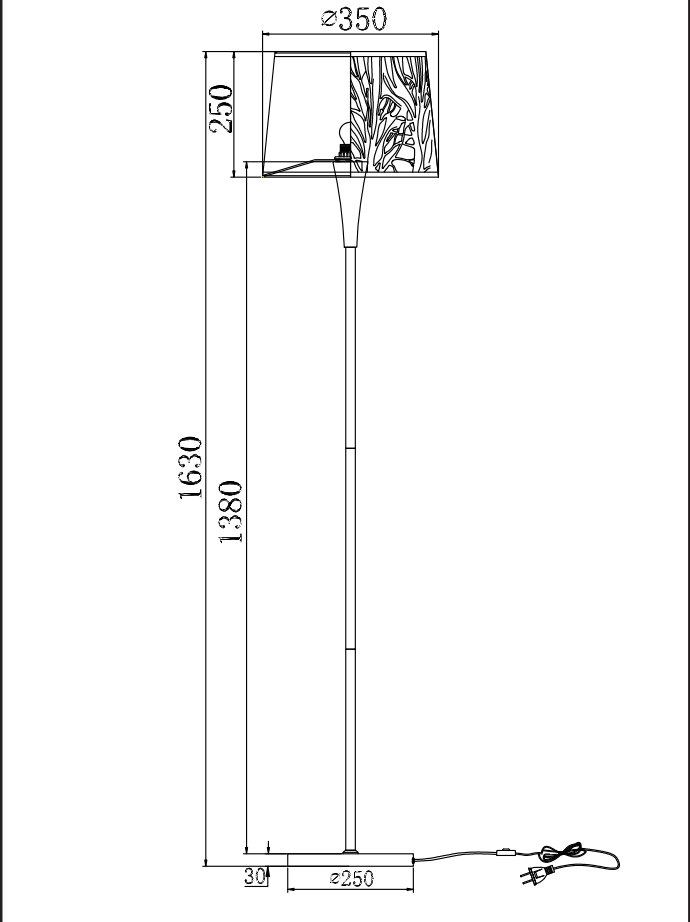

Instruction

Collection: Modern
Series: Lantern
Model: MOD029-FL-01-W
Floor lamp

I – Floor lamp

1 x E27 (40w)

MAYTONI
DECORATIVE LIGHTING

www.maytoni.de