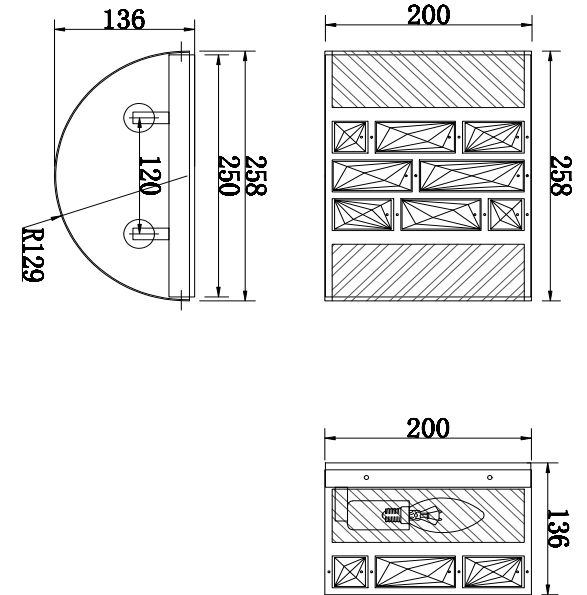

Instruction

MOD028WL-02CH

2 x E14 (60W)

Model: MOD028WL-02CH
Collection: Modern
Series: Mercurio

Wall Lamps