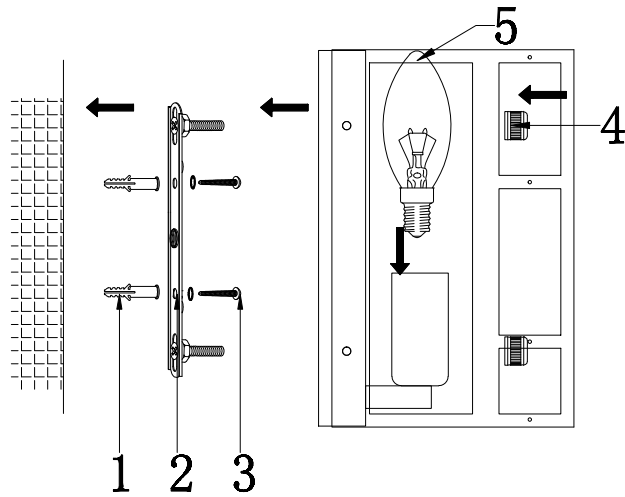

Instruction

MOD028WL-02CH

2 x E14 (60W)

Model: MOD028WL-02CH
Collection: Modern
Series: Mercurio

Wall Lamps