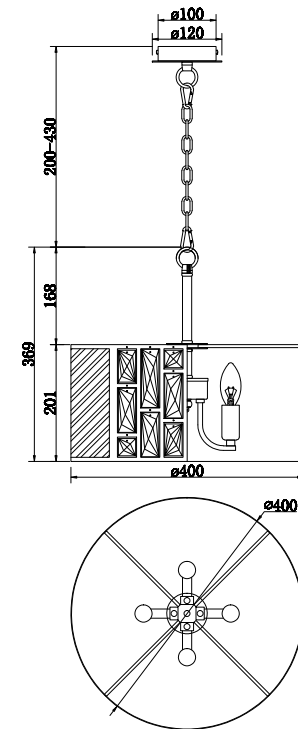

Instruction

MOD028PL-04CH

4 x E14 (60W)

Model: MOD028PL-04CH
Collection: Modern
Series: Mercurio

Pendant Lamps