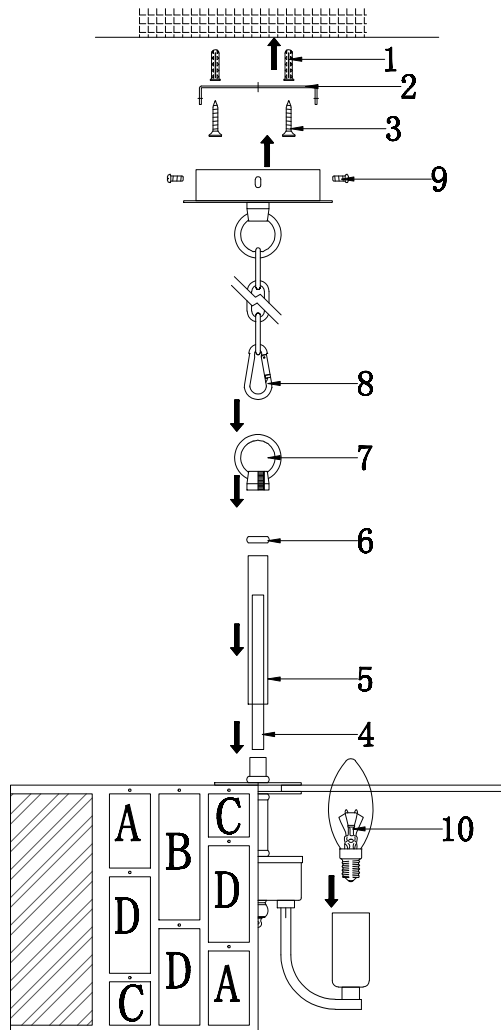

Instruction

MOD028PL-04CH

4 x E14 (60W)

Model: MOD028PL-04CH
Collection: Modern
Series: Mercurio

Pendant Lamps