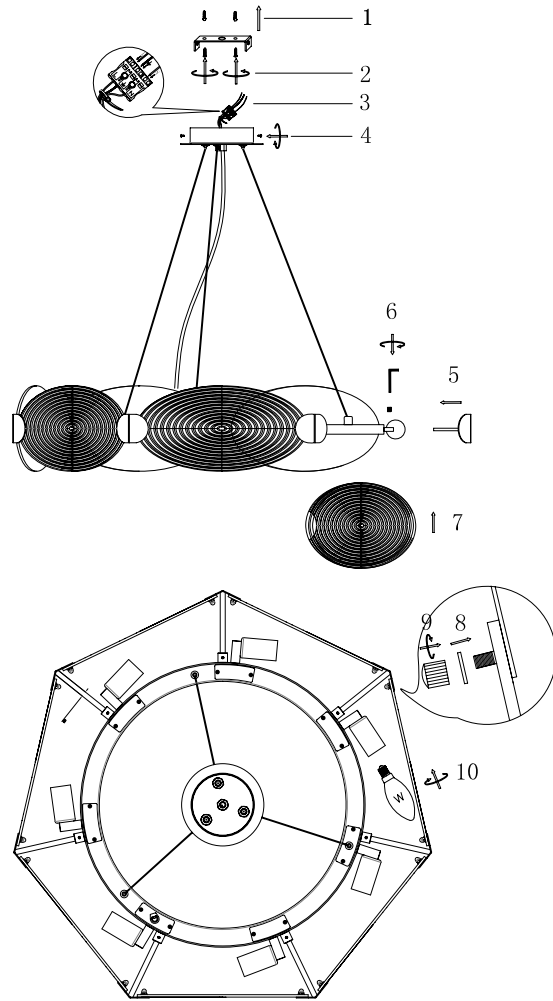

Instruction

MOD022PL-07S

7 x E14 (40W)

Model: MOD022PL-07S
Collection: Neoclassic
Series: Houston

Ceiling Lamps