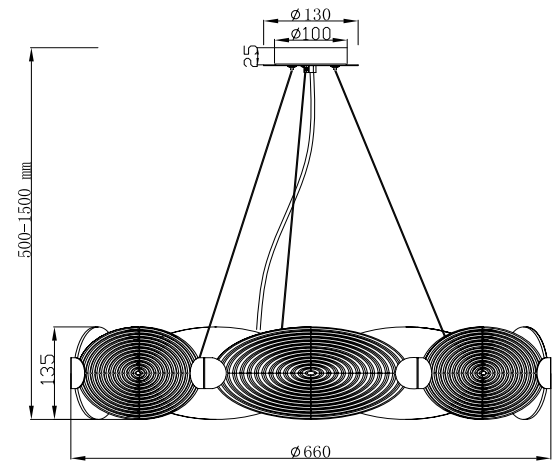

Instruction

MOD022PL-07S

7 x E14 (40W)

Model: MOD022PL-07S
Collection: Neoclassic
Series: Houston

Ceiling Lamps