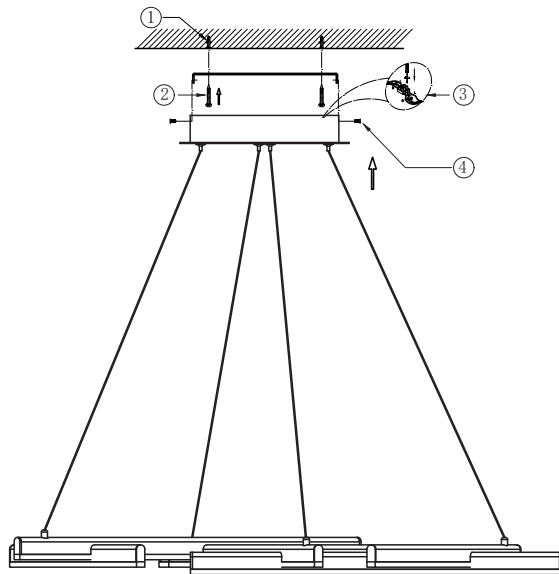

Instruction

MOD016PL-L75B

MAX 75W
3500 Lumen

Model: MOD016PL-L75B
Collection: Technical

Pendant Lamps