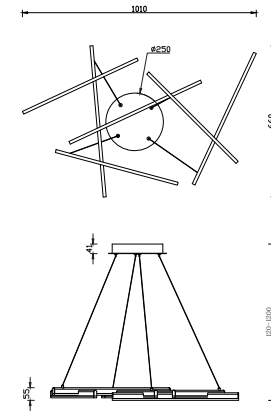

Instruction

MOD016PL-L75B

MAX 75W
3500 Lumen

Model: MOD016PL-L75B
Collection: Technical

Pendant Lamps