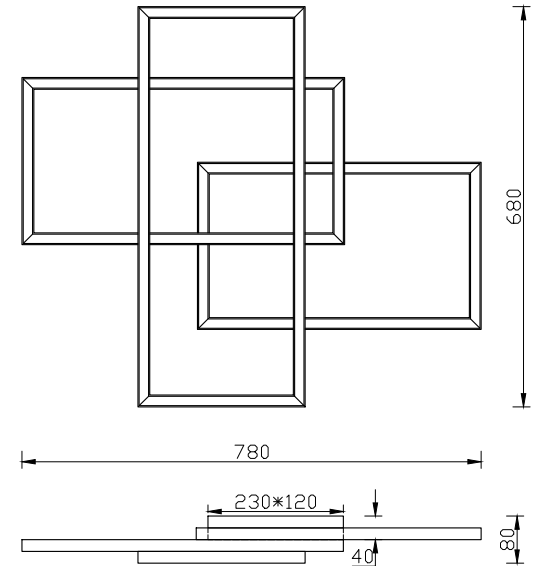

# Instruction

MOD015CL-L80W

MAX 80W

Recommended to use LED bulbs

Model: MOD015CL-L80W

Collection: Technical

Series: Line

Ceiling Lamps