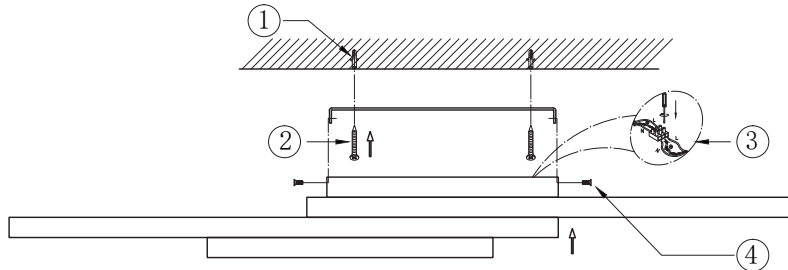

# Instruction

MOD015CL-L80W

MAX 80W

Recommended to use LED bulbs

Model: MOD015CL-L80W

Collection: Technical

Series: Line

Ceiling Lamps