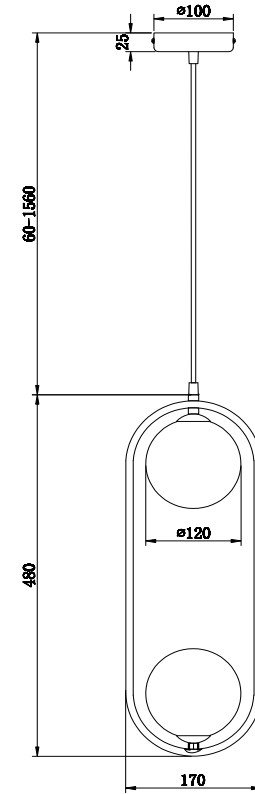

Instruction

MOD013PL-02W

2 x G9 (25W)

Model: MOD013PL-02W
Collection: Pendant
Series: Ring

Ceiling Lamps