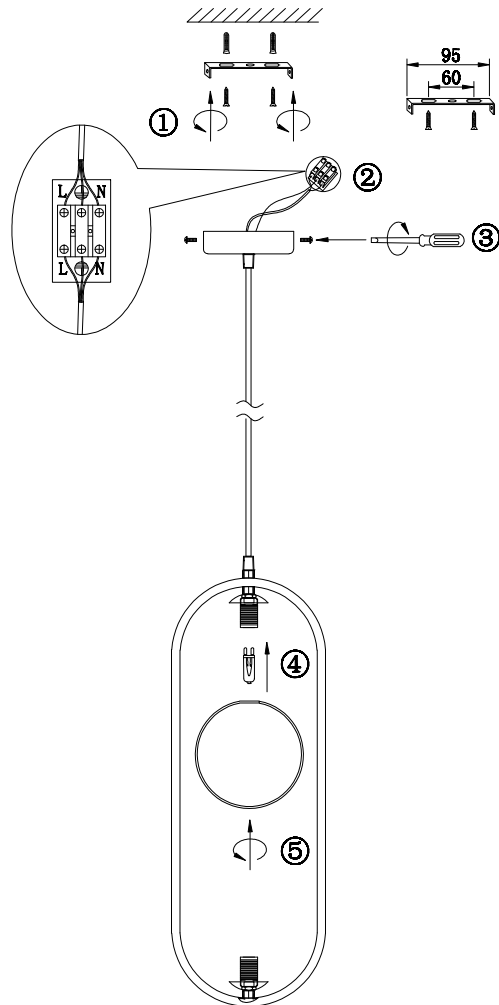

Instruction

MOD013PL-02W

2 x G9 (25W)

Model: MOD013PL-02W
Collection: Pendant
Series: Ring

Ceiling Lamps