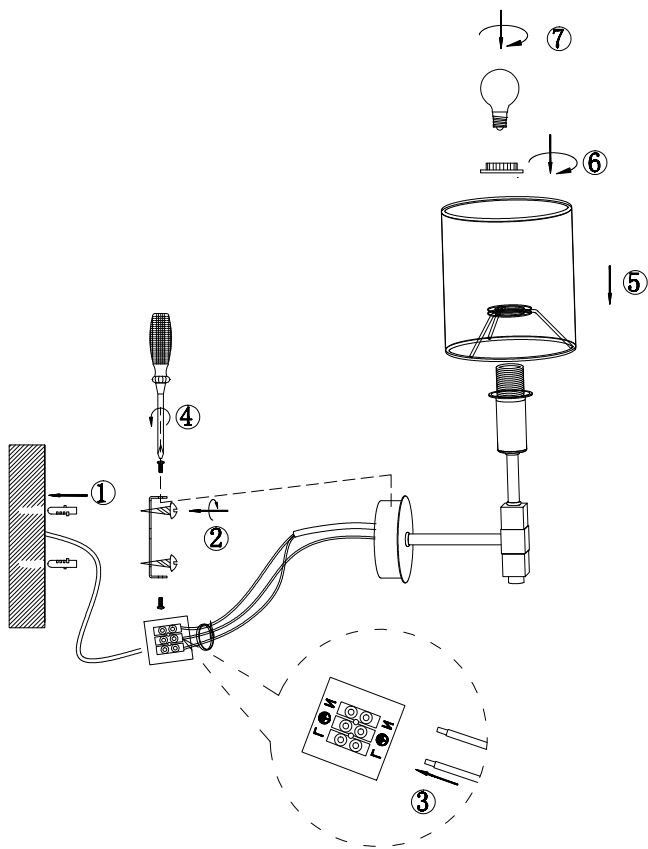

Instruction

MOD011WL-01N

1 x E14 (40W)

Model: MOD011WL-01N
Collection: Modern
Series: Cube

Wall Lamps