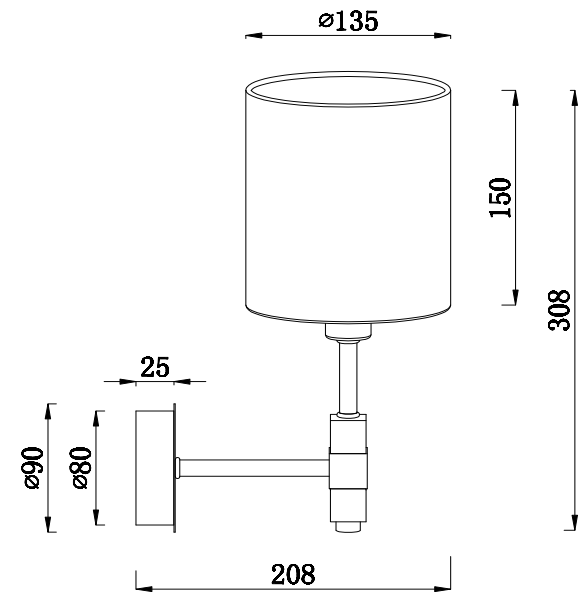

Instruction

MOD011WL-01N

1 x E14 (40W)

Model: MOD011WL-01N
Collection: Modern
Series: Cube

Wall Lamps