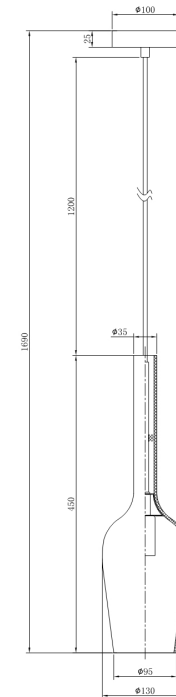

Instruction

Collection: PENDANT
Series: LACRIMA
Model: MOD007-11-W
Ceiling

- Ceiling

1 x E14 (40W)

MAYTONI
DECORATIVE LIGHTING

www.maytoni.de