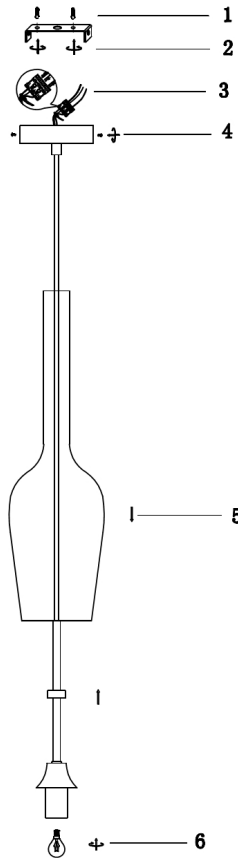

Instruction

Collection: PENDANT
Series: LACRIMA
Model: MOD007-11-W
Ceiling

- Ceiling

1 x E14 (40W)

MAYTONI
DECORATIVE LIGHTING

www.maytoni.de