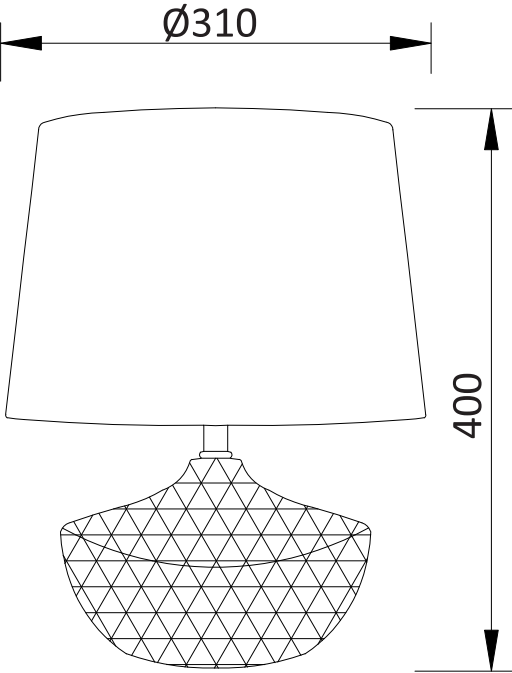

Instruction

Collection: Modern
Series: Adeline
Model: MOD006-11-W
Mobile

1 x E27 (60w)

MAYTONI
DECORATIVE LIGHTING

www.maytoni.de