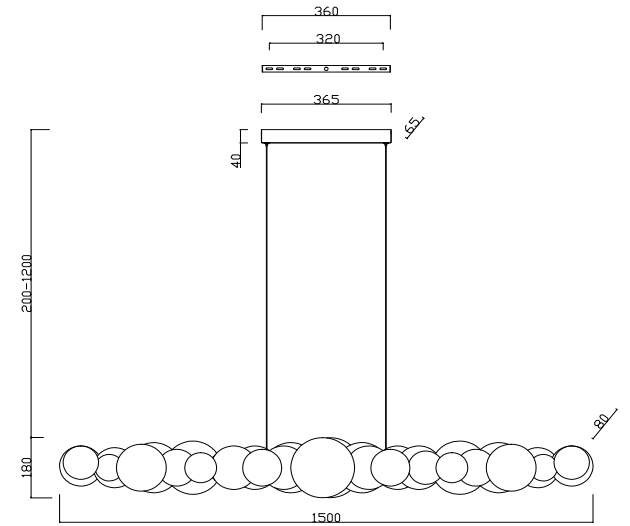

Instruction

MOD003PL-L54WG

MAX 54W
4100 Lumen

Model: MOD003PL-L54WG
Collection: Modern
Series: Cloud

Ceiling Lamps