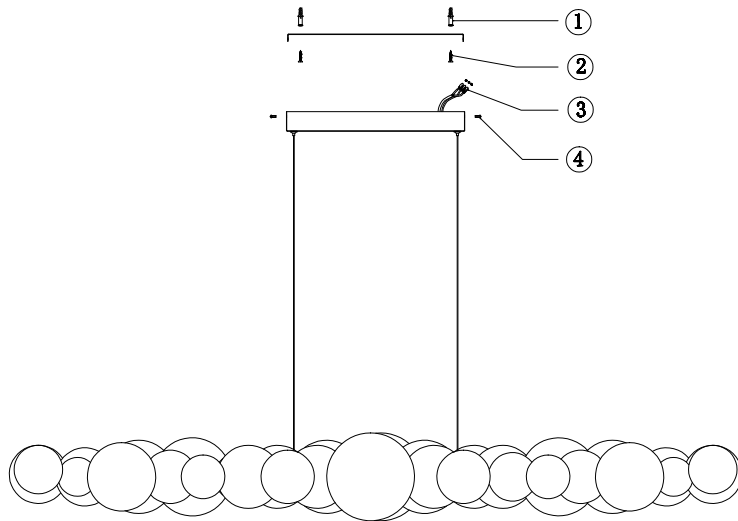

Instruction

MOD003PL-L54WG

MAX 54W
4100 Lumen

Model: MOD003PL-L54WG
Collection: Modern
Series: Cloud

Ceiling Lamps