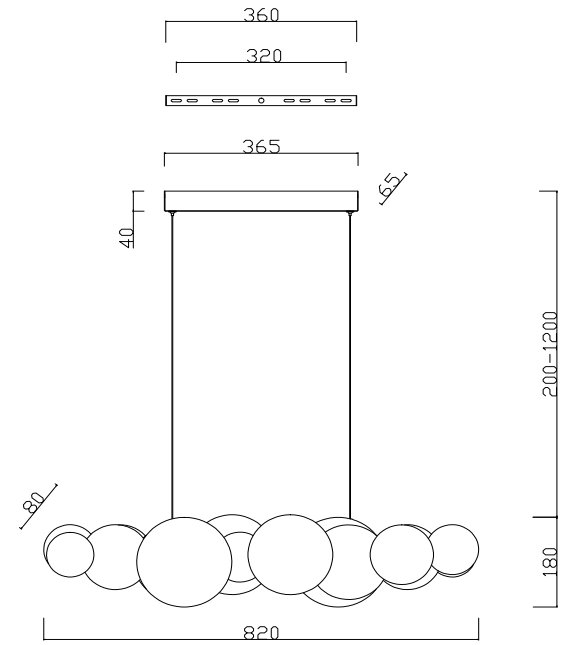

# Instruction

MOD003PL-L27WS

MAX 27W  
2100 Lumen

Model: MOD003PL-L27WS  
Collection: Modern  
Series: Cloud

Ceiling Lamps