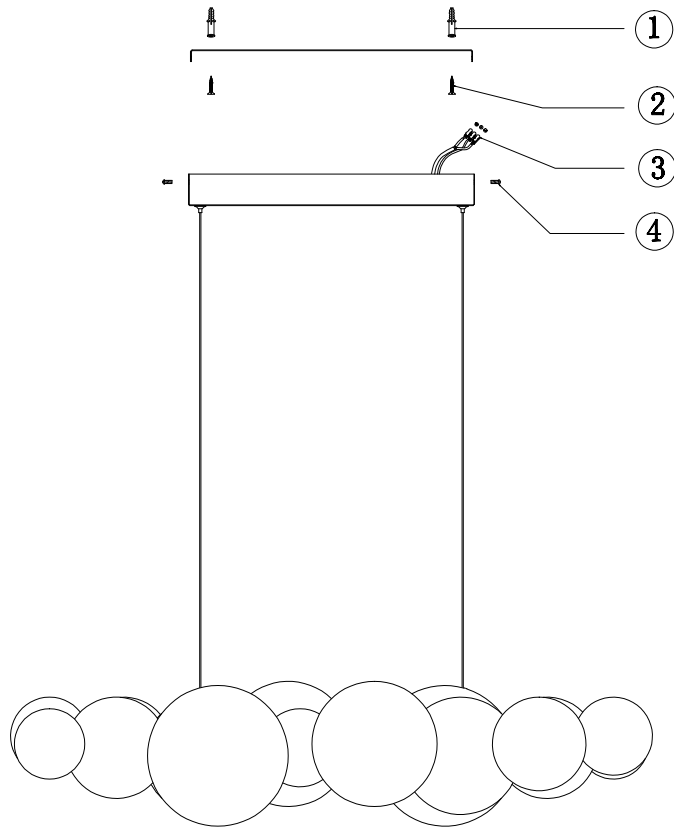

# Instruction

MOD003PL-L27WS

MAX 27W  
2100 Lumen

Model: MOD003PL-L27WS  
Collection: Modern  
Series: Cloud

Ceiling Lamps