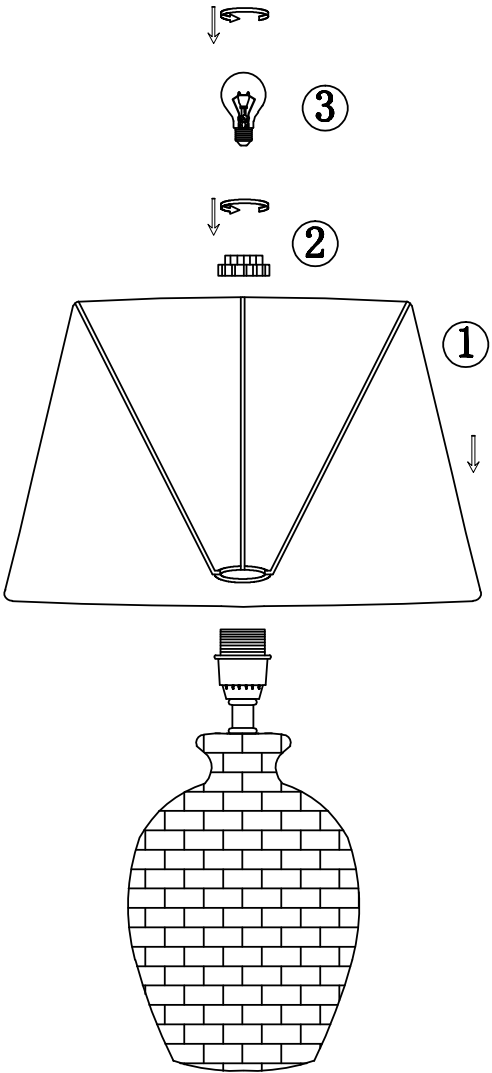

Instruction

Collection: Modern
Series: Adeline
Model: MOD003-11-W
Mobile

1 x E27 (60w)

MAYTONI
DECORATIVE LIGHTING

www.maytoni.de