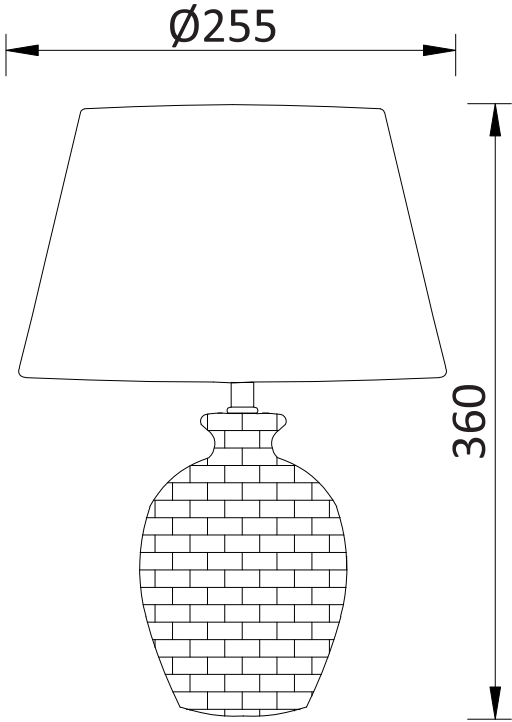

Instruction

Collection: Modern
Series: Adeline
Model: MOD003-11-W
Mobile

1 x E27 (60w)

MAYTONI
DECORATIVE LIGHTING

www.maytoni.de