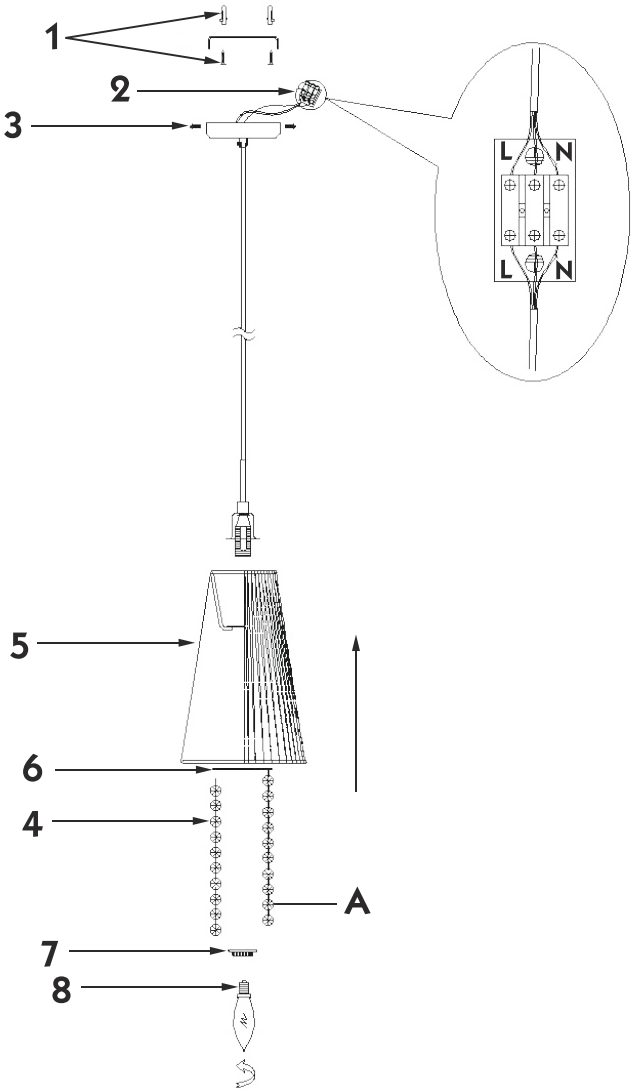

# Instruction

Collection: Modern  
Series: Assol  
Model: MOD002-PL-01-N  
Ceiling Lamps

A = 9

  
1 x E14 (40w)

**MAYTONI**  
DECORATIVE LIGHTING

[www.maytoni.de](http://www.maytoni.de)