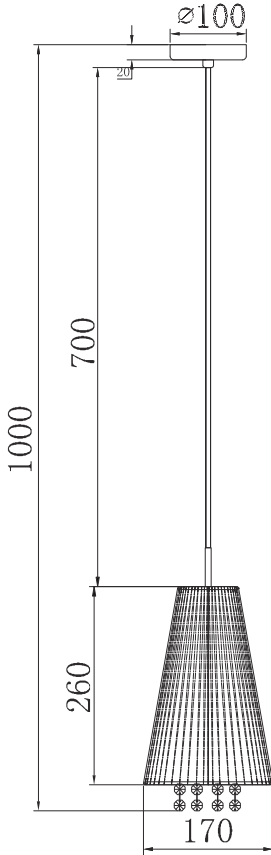

# Instruction

Collection: Modern  
Series: Assol  
Model: MOD002-PL-01-N  
Ceiling Lamps

A = 9

  
1 x E14 (40w)

**MAYTONI**  
DECORATIVE LIGHTING

[www.maytoni.de](http://www.maytoni.de)