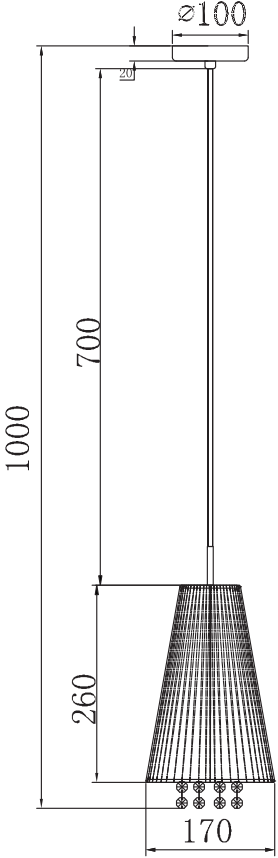

Instruction

Collection: Pendant
Series: Assol
Model: MOD001-PL-01-N
Pendant lamp

A = 9

 – Pendant lamp

1 x E14 (40w)

MAYTONI
DECORATIVE LIGHTING

www.maytoni.de