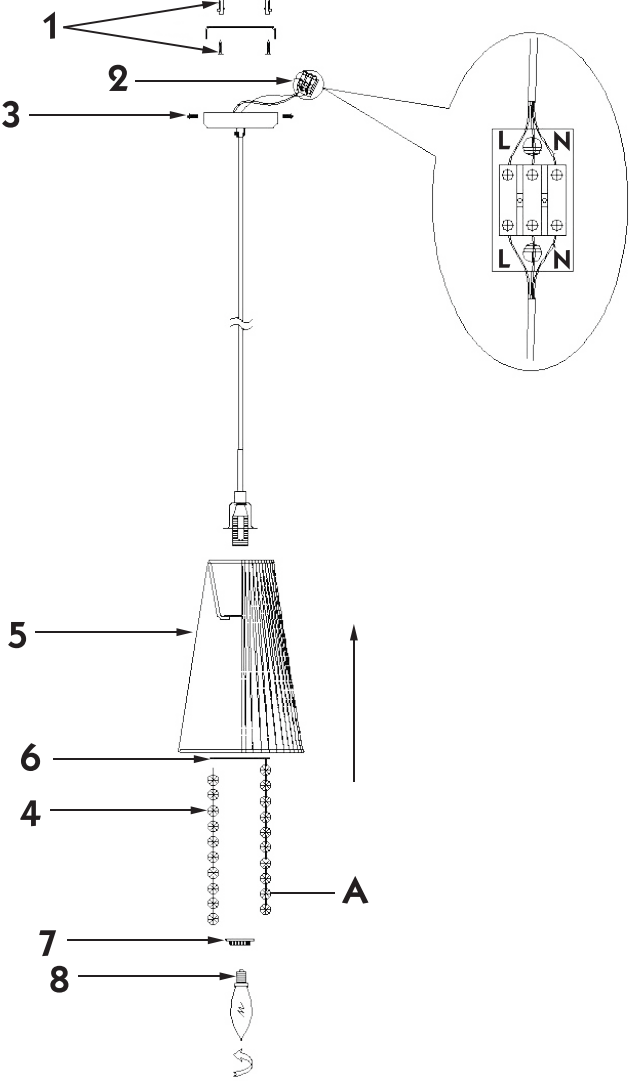

Instruction

Collection: Pendant
Series: Assol
Model: MOD001-PL-01-N
Pendant lamp

A = 9

 – Pendant lamp

1 x E14 (40w)

MAYTONI
DECORATIVE LIGHTING

www.maytoni.de