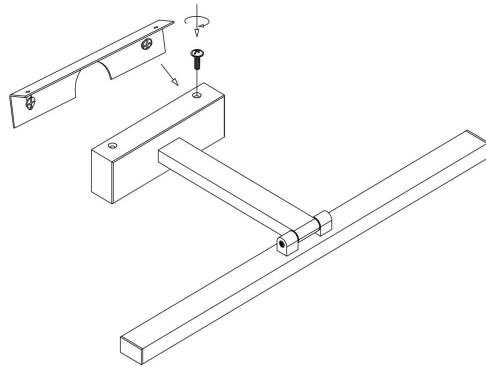

Instruction

MIR008WL-L12W4K

MAX 12W
820 Lumen

Model: MIR008WL-L12W4K

Collection: Mirror

Resessed