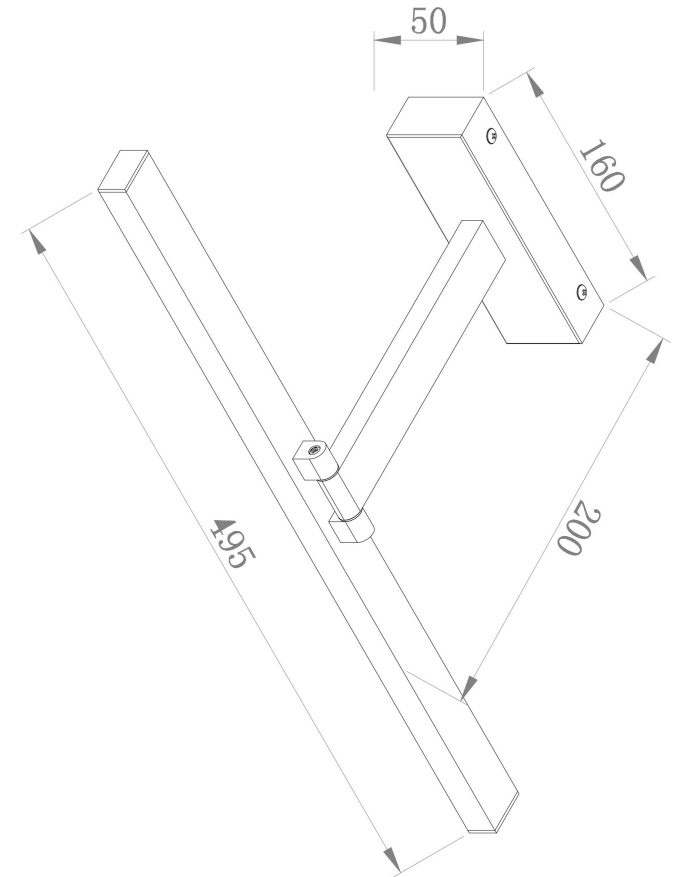

Instruction

MIR008WL-L12W4K

MAX 12W
820 Lumen

Model: MIR008WL-L12W4K

Collection: Mirror

Resessed