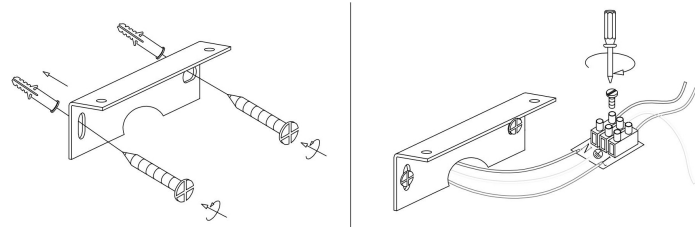

Instruction

MIR008WL-L12W4K

MAX 12W
820 Lumen

Model: MIR008WL-L12W4K

Collection: Mirror

Resessed