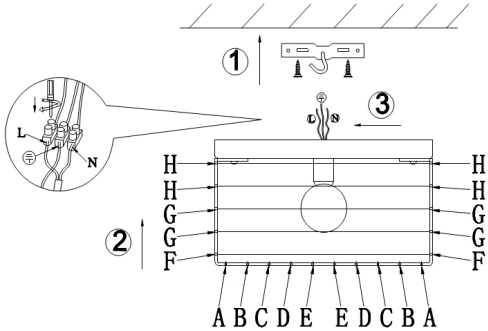

Instruction

Collection: DIAMANT CRYSTAL
 Series: QUADRATO
 Model: M583-WB1-N
 Wall

- A=2pcs
- B=2pcs
- C=2pcs
- D=2pcs
- E=2pcs
- F=1pcs
- G=2pcs
- H=2pcs

 1 x E27 (60W)

MAYTONI
 DECORATIVE LIGHTING

www.maytoni.de