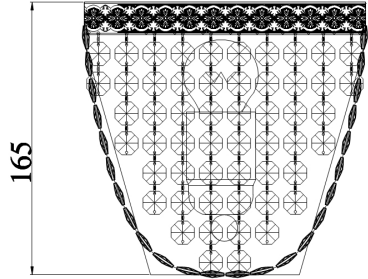

Instruction

Collection: DIAMANT CRYSTAL
 Series: QUADRATO
 Model: M583-WB1-N
 Wall

- A=2pcs
- B=2pcs
- C=2pcs
- D=2pcs
- E=2pcs
- F=1pcs
- G=2pcs
- H=2pcs

 1 x E27 (60W)

MAYTONI
 DECORATIVE LIGHTING

www.maytoni.de