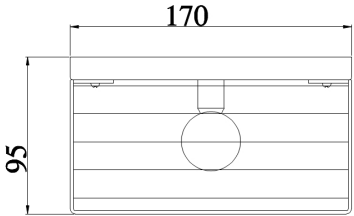

Instruction

Collection: DIAMANT CRYSTAL
 Series: QUADRATO
 Model: M583-WB1-N
 Wall

- A=2pcs
- B=2pcs
- C=2pcs
- D=2pcs
- E=2pcs
- F=1pcs
- G=2pcs
- H=2pcs

 1 x E27 (60W)

MAYTONI
 DECORATIVE LIGHTING

www.maytoni.de