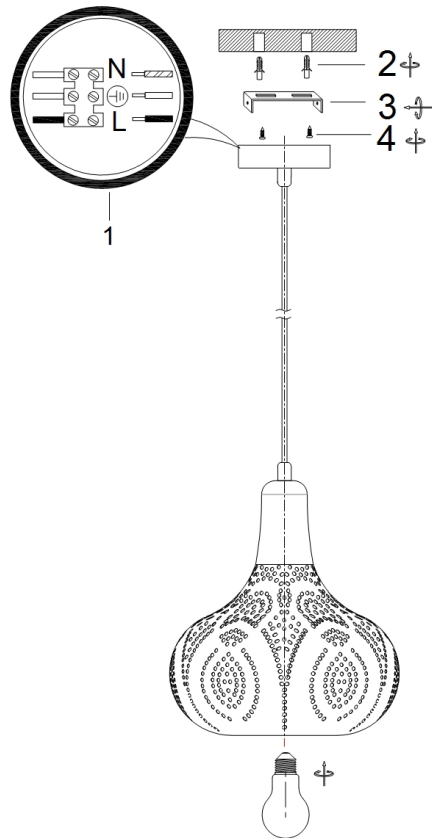

Instruction

Collection: HOUSE

Series: NERIDA

Model: H448-11-W

Ceiling

- Ceiling

1 x E27 (60W)

MAYTONI
DECORATIVE LIGHTING