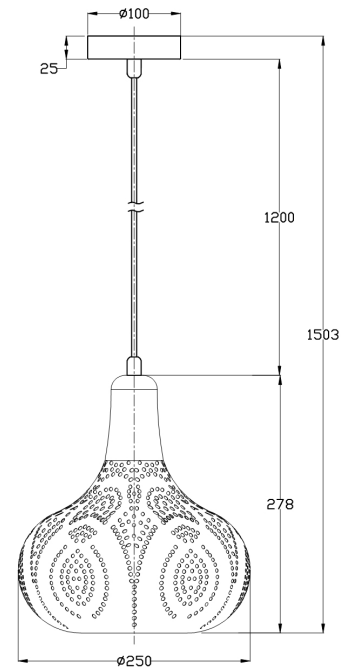

Instruction

Collection: HOUSE

Series: NERIDA

Model: H448-11-W

Ceiling

- Ceiling

1 x E27 (60W)

MAYTONI
DECORATIVE LIGHTING