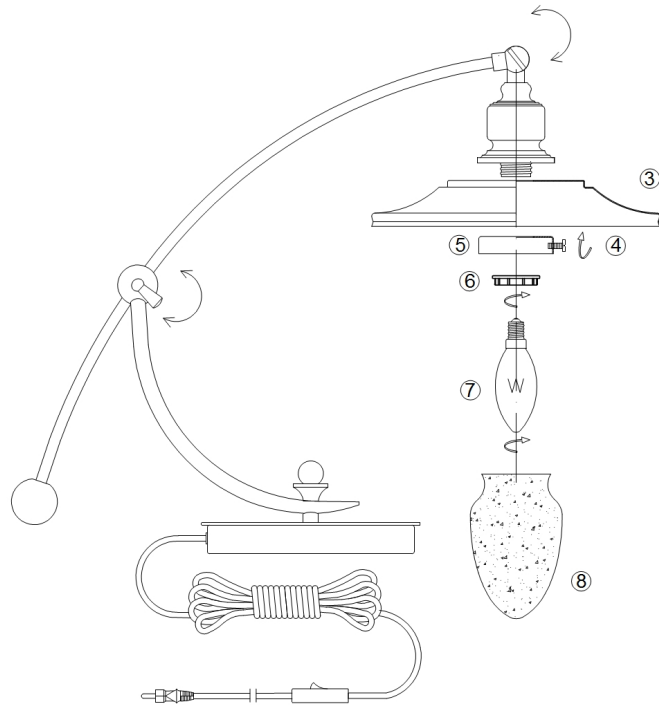

Instruction

Collection: HOUSE
Series: SENNA
Model: H353-TL-01-W
Mobile

- Mobile

1 x E14 (60W)

MAYTONI
DECORATIVE LIGHTING

www.maytoni.de