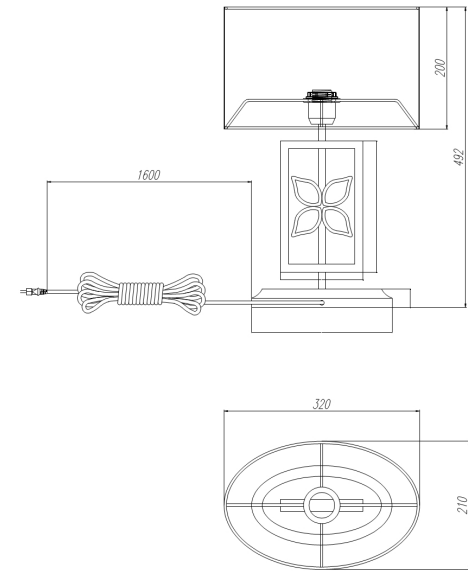

# Instruction

Collection: TABLE & FLOOR  
Series: MONTANA  
Model: H351-TL-01-N  
Mobile

- Mobile

1 x E27 (60W)

**MAYTONI**  
DECORATIVE LIGHTING

[www.maytoni.de](http://www.maytoni.de)