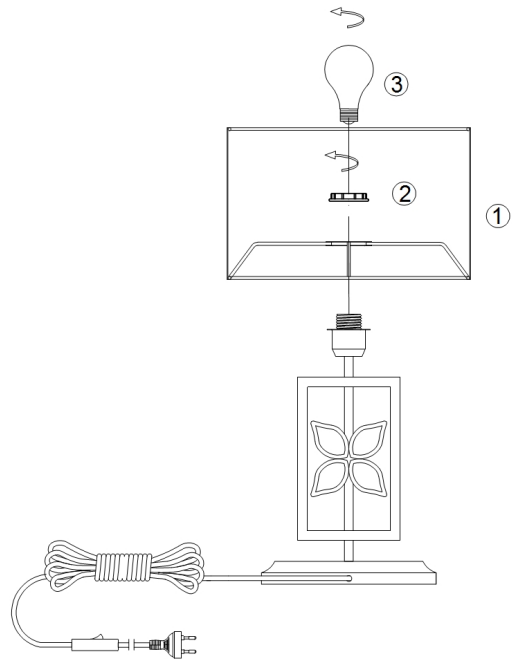

# Instruction

Collection: TABLE & FLOOR  
Series: MONTANA  
Model: H351-TL-01-N  
Mobile

- Mobile

1 x E27 (60W)

**MAYTONI**  
DECORATIVE LIGHTING

[www.maytoni.de](http://www.maytoni.de)