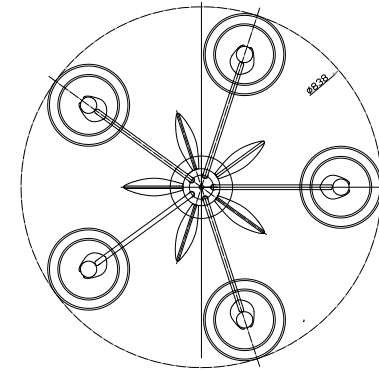

## H311-05-G

5 x E14 (40W)

Model: H311-05-G  
Collection: House  
Series: Lillian

Ceiling Lamps