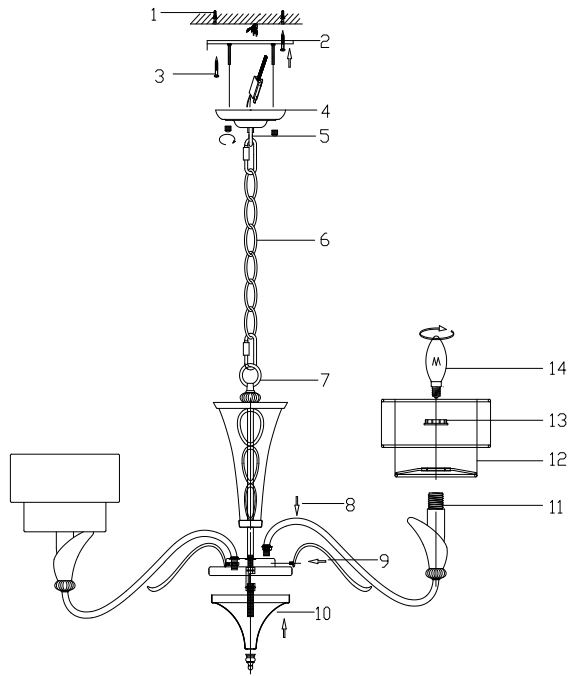

## H311-05-G

5 x E14 (40W)

Model: H311-05-G  
Collection: House  
Series: Lillian

Ceiling Lamps