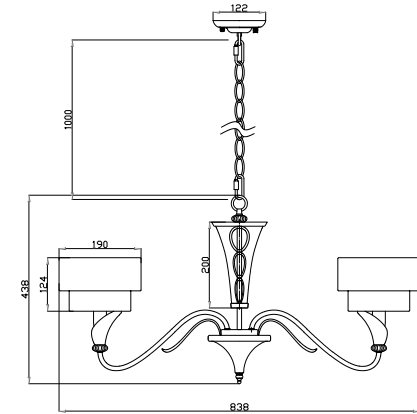

## H311-05-G

5 x E14 (40W)

Model: H311-05-G  
Collection: House  
Series: Lillian

Ceiling Lamps